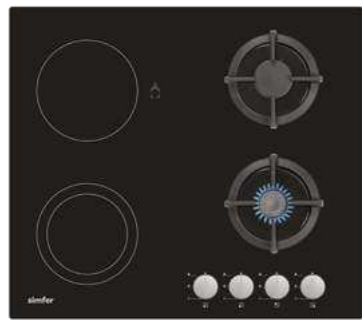

H3 020 DECSP

Features

- 30 cm
- Vitroc ceramic Built in Hob
- 2 Hi-Light Heater Zones
- Touch Control
- 9 Power Levels
- Safety Lock
- Residual Heat Indicators
- Front Control
- Automatic Safety Cut-Out
- 1 x Ø140: 1200 W
- 1 x Ø180: 1800 W - 1700 W / 700 W

Easy to clean glass

The smooths **Cratch-Resistant** glass surface of electric and gas hobs not only bring the beauty to your kitchen, but also extremely easy to clean as well.

H6 311 NEVSP - 1

- Features**
- 60 cm
 - Vitroc ceramic + Gas Built in Hob
 - 1 Hi-Light Heater Zone + 3 Gas Burners
 - Knob Side Control
 - 9 Power Levels For Heater Zones
 - Automatic Safety Cut Out
 - 1 x Ø180 mm: 1800 W Hi-Light
 - 1 x Rapid Burner: 3000 W
 - 1 x Semi Rapid Burner: 1750 W
 - 1 x Auxiliary Burner: 1000 W
 - Flame Failure Device
 - Cast Iron Pan Support

H6 310 NEVSP - 1

- Features**
- 60 cm
 - Vitroc ceramic + Gas Built in Hob
 - 1 Hi-Light Heater Zone + 3 Gas Burners
 - Knob Side Control
 - 9 Power Levels For Heater Zones
 - Automatic Safety Cut Out
 - 1 x Ø180 mm: 1800 W Hi-Light
 - 1 x Rapid Burner: 3000 W
 - 1 x Semi Rapid Burner: 1750 W
 - 1 x Auxiliary Burner: 1000 W
 - Flame Failure Device
 - Cast Iron Pan Support

H6 220 NEVSP - 1

- Features**
- 60 cm
 - Vitroc ceramic + Gas Built in Hob
 - 2 Hi-Light Heater Zone + 2 Gas Burners
 - Knob Front Control
 - 9 Power Levels For Heater Zones
 - Automatic Safety Cut Out
 - 1 x Ø140 mm: 1200 W Hi-Light
 - 1 x Ø180 mm: 1800 W Hi-Light
 - 1 x Rapid Burner: 3000 W
 - 1 x Auxiliary Burner: 1000 W
 - Flame Failure Device
 - Cast Iron Pan Support