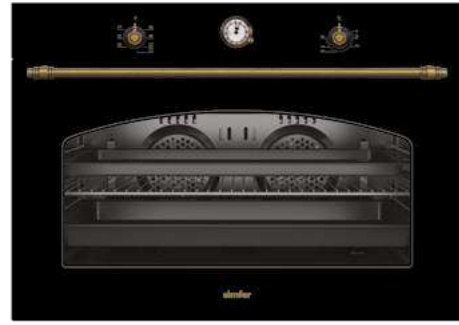

Optional Features

- Catalytic Side Wall
- Telescopic Rails
- Rotisserie
- 31 cm Round Tray

B 4707 FERBJ

Standard Features

- 45 cm
- Beige Rustic
- 7 Functions Electro Turbo With Grill Oven
- Brassed Rustic Knobs
- Analogue Rustic Timer
- Easily Detachable Side Wire Racks
- Removable Door Glass
- Brassed Rustic Handle
- Easy to Clean Enameled Cavity
- 1 Set Telescopic Rails
- 1 Std Tray, 1 Grid, 1 Deep Tray

Optional Features

- Catalytic Side Wall
- Rotisserie
- 31 cm Round Tray

B 4106 FERBJ

Standard Features

- 45 cm
- A Energy Efficiency Class
- Beige Rustic
- 6 Functions Electro Turbo Oven
- Brassed Rustic Knobs
- Mechanical Timer
- Easily Detachable Side Wire Racks
- Removable Door Glass
- Brassed Rustic Handle
- Easy to Clean Enameled Cavity
- 1 Std Tray, 1 Grid, 1 Deep Tray

Optional Features

- Catalytic Side Wall
- Telescopic Rails
- Rotisserie
- 31 cm Round Tray

Make every meal a feast

B 9708 FERSA

Standard Features

- 90 cm
- Anthracite Rustic
- 8 Functions ElectroTurbo With Grill Oven
- Brassed Rustic Knobs
- Analogue Rustic Timer
- Easily Detachable Side Wire Racks
- Removable Door Glass
- Brassed Rustic Handle
- Easy to Clean Enameled Cavity
- 1 Set Telescopic Rails
- 1 Rotisserie
- 1 Deep Tray, 1 Grid