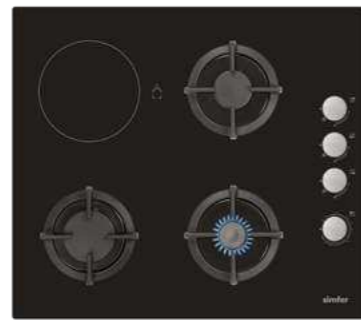

H6 310 KEVSP - 1

1. **Features**
2. 60 cm
   - Vitroc ceramic + Gas Built in Hob
   - 1 Hi-Light Heater Zone + 3 Gas Burners
   - Knob Side Control
   - 9 Power Levels For Heater Zones
   - Automatic Safety Cut Out
   - 1 x Ø140 mm: 1200 W Hi-Light
   - 1 x Rapid Burner: 3000 W
   - 1 x Semi Rapid Burner: 1750 W
   - 1 x Auxiliary Burner: 1000 W
   - Flame Failure Device
   - Cast Iron Pan Support