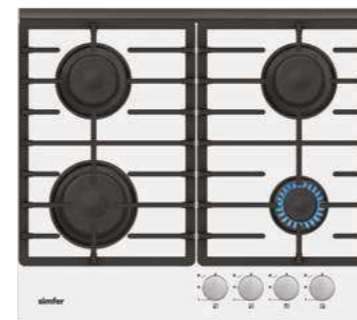

H6 401 TGRBB - 2

Standard Features

- 60 cm
- Extra Clear White Glass
- Gas on Glass Built in Hob
- 4 Gas Burner
- Cast Iron Pan Support
- Under Knob Auto Ignition
- Front Control
- NG/LPG Options
- 1 x Rapid Burner: 3000 W
- 2 x Semi Rapid Burner: 1750 W
- 1 x Auxiliary Burner: 1000 W

Optional Features

- Italian Sabaf Burners
- Flame Failure Device
- 2,5Kw Sabaf Wok Burner