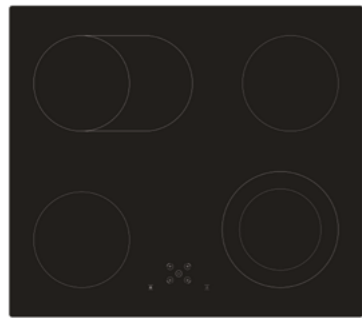

H6 040 DEBSP

1. **Features**
2. 60 cm
   - Vitroc ceramic Built in Hob
   - 2 Hi-Light Heater Zones
   - Touch Control
   - 9 Power Levels
   - Safety Lock
   - Residual Heat Indicators
   - Front Control
   - Automatic Safety Cut-Out
   - 2 x Ø140: 1200 W
   - 1 x Ø180: 1800 W
   - 1 x Ø180: 1700 W / 700 W Dual