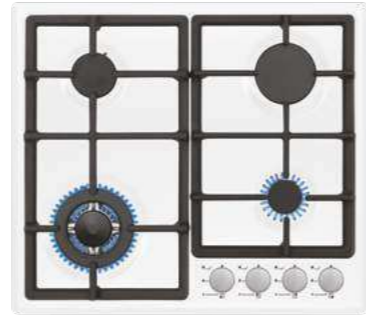

H6 406 VGWBB - 1

Standard Features

- 60 cm
- White Enameled Hob
- 3 Gas + 1 Wok Burner
- Cast Iron Pan Support
- Under Knob Auto Ignition
- Front Control
- NG/LPG Options
- 1 x Wok Burner: 3500 W
- 1 x Rapid Burner: 3000 W
- 1 x Semi Rapid Burner: 1750 W
- 1 x Auxiliary Burner: 1000 W

Optional Features

- Italian Sabaf Burners
- Flame Failure Device
- Cast Iron Wok Stand