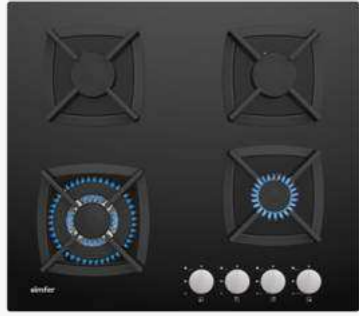

H6 403 MGWSP - 1

Standard Features

- 60 cm
- Black Glass
- Gas on Glass Built in Hob
- 3 Gas + 1 Wok Burner
- Cast Iron Pan Support
- Under Knob Auto Ignition
- Front Control
- NG/LPG Options
- 1 x Wok Burner: 3500 W
- 1 x Rapid Burner: 3000 W
- 1 x Semi Rapid Burner: 1750 W
- 1 x Auxiliary Burner: 1000 W

Optional Features

- Italian Sabaf Burners
- Flame Failure Device
- Cast Iron Wok Stand