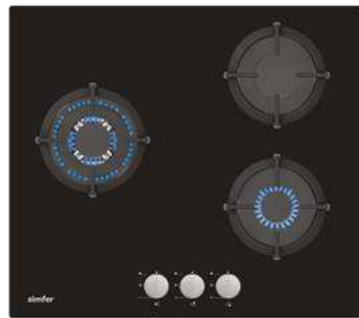

H4 305 NGSSP - 1

Standard Features

- 60 cm
- Gas on Glass Built in Hob
- 2 Gas + 1 Wok Burner
- Cast Iron Pan Support
- Under Knob Auto Ignition
- Front Control
- NG/LPG Options
- 1 x Wok Burner: 3500 W
- 1 x Semi Rapid Burner: 1750 W
- 1 x Auxiliary Burner: 1000 W

Optional Features

- Italian Sabaf Burners
- Flame Failure Device