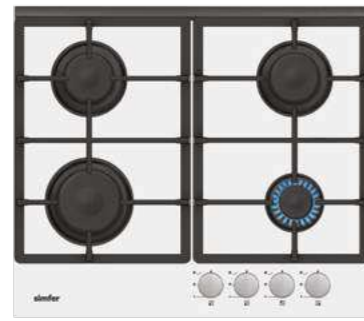

H6 401 TGRBB - 1

Standard Features

- 60 cm
- Extra Clear White Glass
- Gas on Glass Built in Hob
- 4 Gas Burner
- Cast Iron Pan Support
- Under Knob Auto Ignition
- Front Control
- NG/LPG Options
- 1 x Rapid Burner: 3000 W
- 2 x Semi Rapid Burner: 1750 W
- 1 x Auxiliary Burner: 1000 W

Optional Features

- Italian Sabaf Burners
- Flame Failure Device
- 2,5Kw Sabaf Wok Burner

Aesthetic and durable cast iron pan supports!

Cast iron pan supports bring the professional look to your hob, also provides maximum stability. This functionality enables to use pots and pans of any size without the risk of tilting.