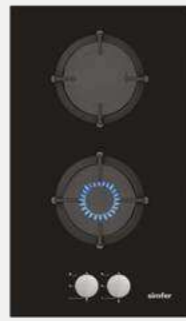

H3 201 NGSSP

Standard Features

- 30 cm
- Gas on Glass Built in Hob
- 2 Gas Burner
- Cast Iron Pan Support
- Under Knob Auto Ignition
- Front Control
- NG/LPG Options
- 1 x Rapid Burner: 3000 W
- 1 x Auxiliary Burner: 1000 W

Optional Features

- Italian Sabaf Burners
- Flame Failure Device