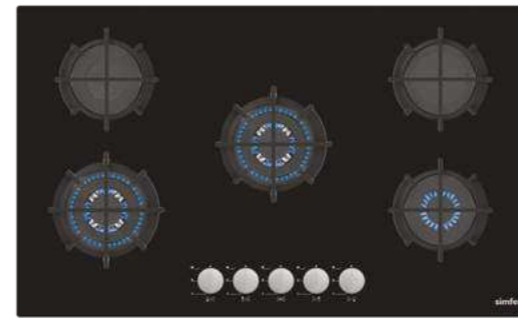

H9 505 NGSSP - 2

Standard Features

- 90 cm
- Gas on Glass Built in Hob
- 3 Gas 2 Wok Burner
- Cast Iron Pan Support
- Under Knob Auto Ignition
- Front Control
- NG/LPG Options
- 2 x Wok Burner: 3500 W
- 1 x Rapid Burner: 3000 W
- 1 x Semi Rapid Burner: 1750 W
- 1 x Auxiliary Burner: 1000 W

Optional Features

- Italian Sabaf Burners
- Flame Failure Device
- Cast Iron Wok Stand