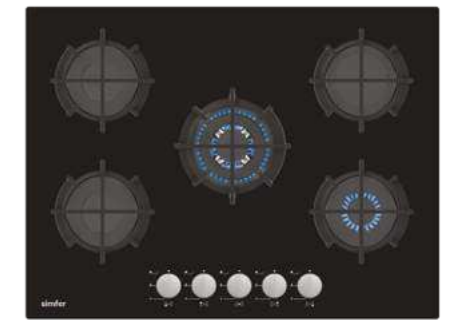

H7 501 NGSSP - 2

Standard Features

- 70 cm
- Gas on Glass Built in Hob
- 4 Gas + 1 Wok Burner
- Cast Iron Pan Support
- Under Knob Auto Ignition
- Front Control
- NG/LPG Options
- 1 x Wok Burner: 3500 W
- 1 x Rapid Burner: 3000 W
- 2 x Semi Rapid Burner: 1750 W
- 1 x Auxiliary Burner: 1000 W

Optional Features

- Italian Sabaf Burners
- Flame Failure Device
- Cast Iron Wok Stand