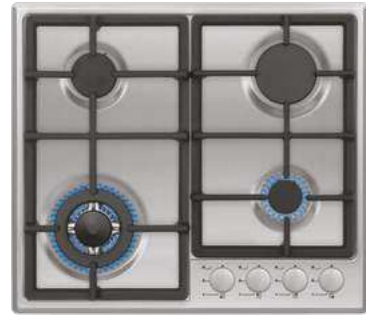

H6 406 VGWIM - 1

Standard Features

- 60 cm
- Stainless Steel Hob
- 3 Gas + 1 Wok Burner
- Cast Iron Pan Support
- Under Knob Auto Ignition
- Front Control
- NG/LPG Options
- 1 x Wok Burner: 3500 W
- 1 x Rapid Burner: 3000 W
- 1 x Semi Rapid Burner: 1750 W
- 1 x Auxiliary Burner: 1000 W

Optional Features

- Italian Sabaf Burners
- Flame Failure Device
- Cast Iron Wok Stand