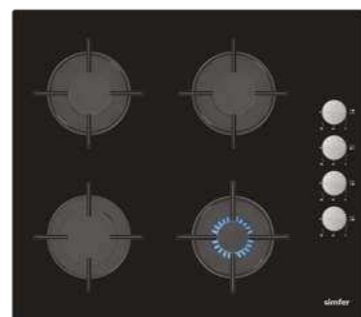

H6 400 KGSSP - 1

Standard Features

- 60 cm
- Gas on Glass Built in Hob
- 4 Gas Burner
- Enameled Pan Support
- Under Knob Auto Ignition
- Side Control
- NG/LPG Options
- 1 x Rapid Burner: 3000 W
- 2 x Semi Rapid Burner: 1750 W
- 1 x Auxiliary Burner: 1000 W

Optional Features

- Italian Sabaf Burners
- Flame Failure Device
- Cast Round Wok Stand