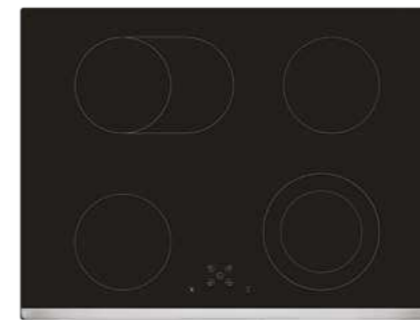

H6 040 DECSP - R

- Features**
- 60 cm
 - Vitroc ceramic Built in Hob
 - 4 Hi-Light Heater Zones
 - Touch Control
 - 9 Power Levels
 - Safety Lock
 - Residual Heat Indicators
 - Front Control
 - Automatic Safety Cut-Out
 - 2 x Ø140: 1200 W
 - 2 x Ø180: 1800 W

H9 050 DEBSP

- Features**
- Vitroc ceramic built-in hob
 - 3 hi-light heater zones
 - Touch Control
 - Safety Lock
 - Front Control
 - 9 Power Levels
 - Automatic Safety Cut-Out
 - Residual Heat Indicators
 - 2 x Ø140: 1200W
 - 1 x Ø180: 1800W
 - 1 x Ø180: 1700W / 1 x Ø120: 700W Dual
 - 1 x Ø250: 1800W / 1 x Ø140: 1000W Oval

Easy to clean glass

The smooths **Crack-Resistant** glass surface of electric and gas hobs not only bring the beauty to your kitchen, but also extremely easy to clean as well.

H6 040 DEBCS

- Features**
- 60 cm
 - Vitroc ceramic Built in Hob
 - 2 Hi-Light Heater Zones
 - Touch Control
 - 9 Power Levels
 - Safety Lock
 - Residual Heat Indicators
 - Front Control
 - Copper Stripe
 - Automatic Safety Cut-Out
 - 2 x Ø140: 1200 W
 - 1 x Ø180: 1800 W
 - 1 x Ø180: 1700 W / 700 W Dual