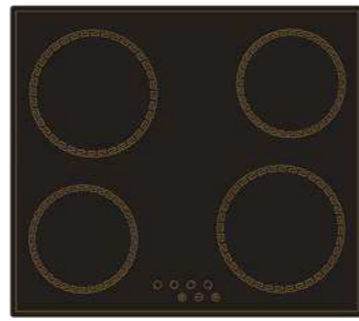

With the Induction technology only **10%** of the energy used is lost to the surrounding.

H6 040 DEBSP

- Features**
- 60 cm
 - Vitroc ceramic Built in Hob
 - 2 Hi-Light Heater Zones
 - Touch Control
 - 9 Power Levels
 - Safety Lock
 - Residual Heat Indicators
 - Front Control
 - Automatic Safety Cut-Out
 - 2 x Ø140: 1200 W
 - 1 x Ø180: 1800 W
 - 1 x Ø180: 1700 W / 700 W Dual

H6 040 DECSP

- Features**
- 60 cm
 - Vitroc ceramic Built in Hob
 - 4 Hi-Light Heater Zones
 - Touch Control
 - 9 Power Levels
 - Safety Lock
 - Residual Heat Indicators
 - Front Control
 - Automatic Safety Cut-Out
 - 2 x Ø140: 1200 W
 - 2 x Ø180: 1800 W

H6 040 DECSP - R

- Features**
- 60 cm
 - Vitroc ceramic Built in Hob
 - 4 Hi-Light Heater Zones
 - Touch Control
 - 9 Power Levels
 - Safety Lock
 - Residual Heat Indicators
 - Front Control
 - Automatic Safety Cut-Out
 - 2 x Ø140: 1200 W
 - 2 x Ø180: 1800 W