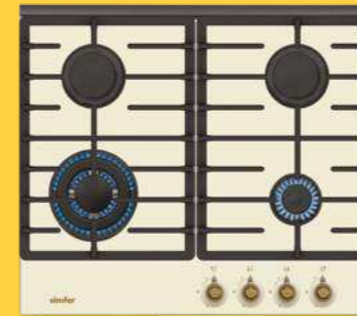

Optional Features

- Italian Sabaf Burners
- Flame Failure Device
- Cast Iron Wok Stand