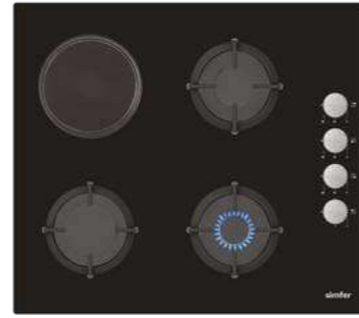

H6 311 KESSP

Standard Features

- 60 cm
- Gas on Glass Built in Hob
- 3 Gas 1 Hot Plate
- Cast Iron Pan Support
- Under Knob Auto Ignition
- Side Control
- NG/LPG Options
- 1 x Rapid Burner: 3000 W
- 1 x Semi Rapid Burner: 1750 W
- 1 x Auxiliary Burner: 1000 W
- 1 x Hot Plate: 1000 W

Optional Features

- Italian Sabaf Burners
- Flame Failure Device
- Rapid Hot Plate