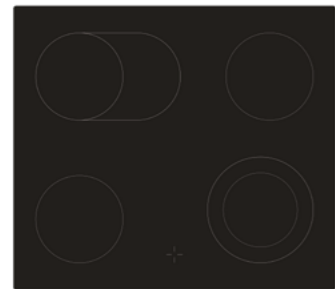

B 6208 KEBIM

Standard Features

- Front Left: Ø140 1,2 Kw
- Rear Left: Ø140*250 mm 1,8/1 Kw
- Front Right: Ø180/120 mm 1,7Kw/0,7 Kw
- Rear Right: Ø140 1,2 Kw
- Oval-Dual Heaters
- Residual Heat Indicator