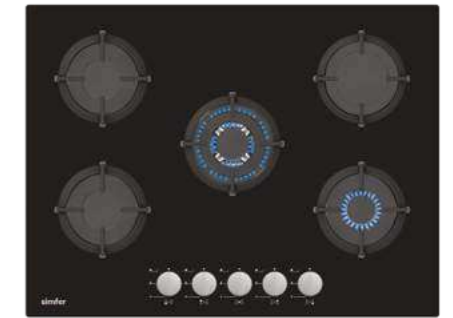

H7 501 NGSSP - 1

Standard Features

- 70 cm
- Gas on Glass Built in Hob
- 4 Gas + 1 Wok Burner
- Cast Iron Pan Support
- Under Knob Auto Ignition
- Front Control
- NG/LPG Options
- 1 x Wok Burner: 3500 W
- 1 x Rapid Burner: 3000 W
- 2 x Semi Rapid Burner: 1750 W
- 1 x Auxiliary Burner: 1000 W

Optional Features

- Italian Sabaf Burners
- Flame Failure Device
- Cast Iron Wok Stand

Eat good
feel
great