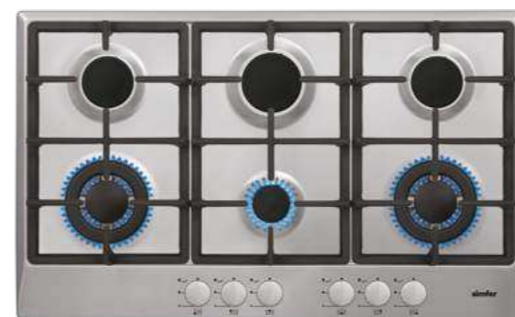

H9 605 WGWIM - 1

1. **Standard Features**
2. 90 cm
   - Stainless Steel Hob
   - 4 Gas + 2 Wok Burner
   - Cast Iron Pan Support
   - Under Knob Auto Ignition
   - Front Control
   - NG/LPG Options
   - 2 x Wok Burner: 3500 W
   - 1 x Rapid Burner: 3000 W
   - 2 x Semi Rapid Burner: 1750 W
   - 1 x Auxiliary Burner: 1000 W

1. **Optional Features**
2. Italian Sabaf Burners
   - Flame Failure Device
   - Cast Iron Wok Stand