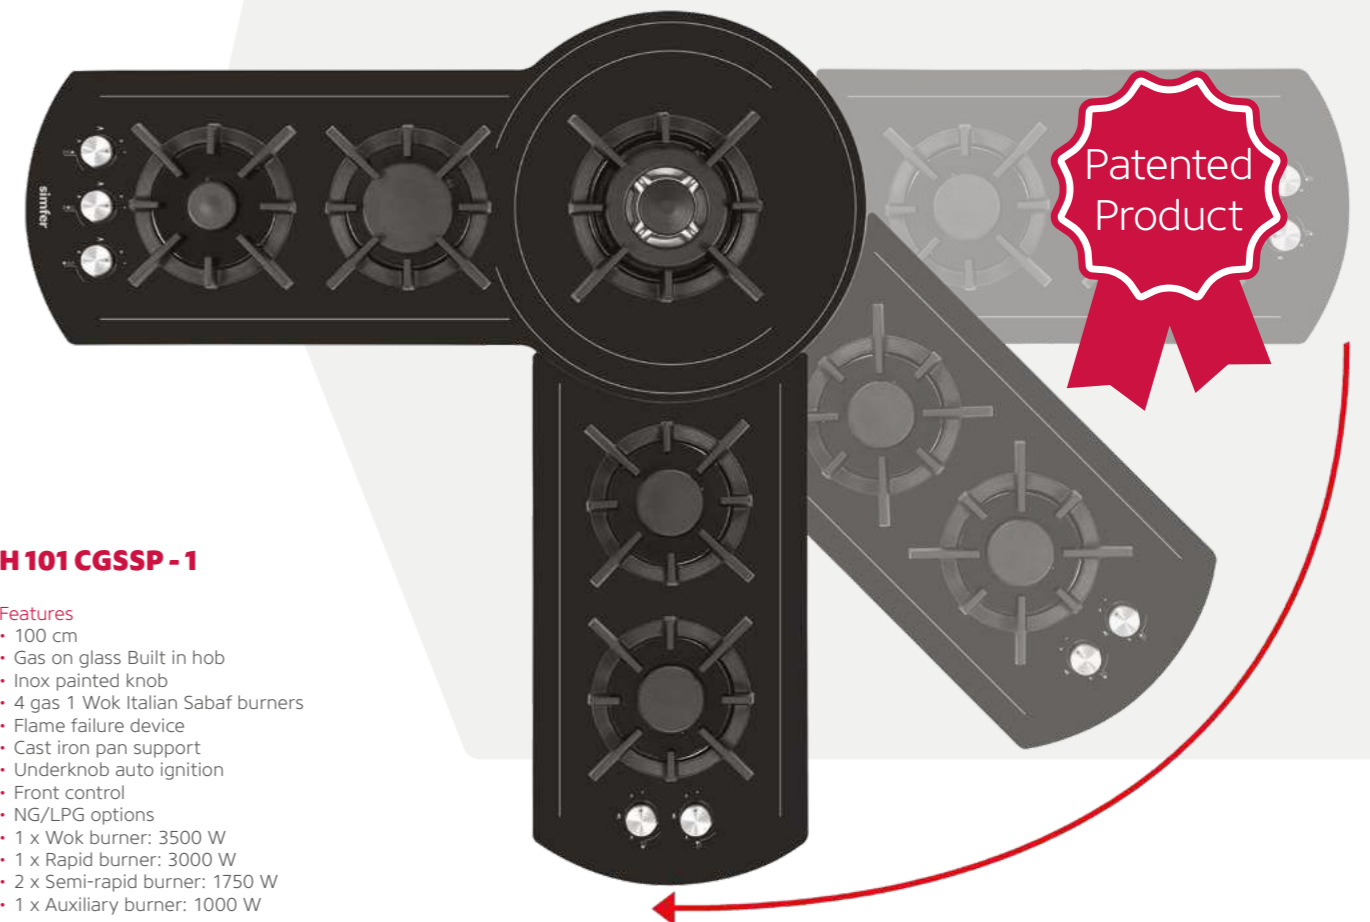

H101 CGSSP - 1

1. **Features**
2. 100 cm
   - Gas on glass Built in hob
   - Inox painted knob
   - 4 gas 1 Wok Italian Sabaf burners
   - Flame failure device
   - Cast iron pan support
   - Underknob auto ignition
   - Front control
   - NG/LPG options
   - 1 x Wok burner: 3500 W
   - 1 x Rapid burner: 3000 W
   - 2 x Semi-rapid burner: 1750 W
   - 1 x Auxiliary burner: 1000 W