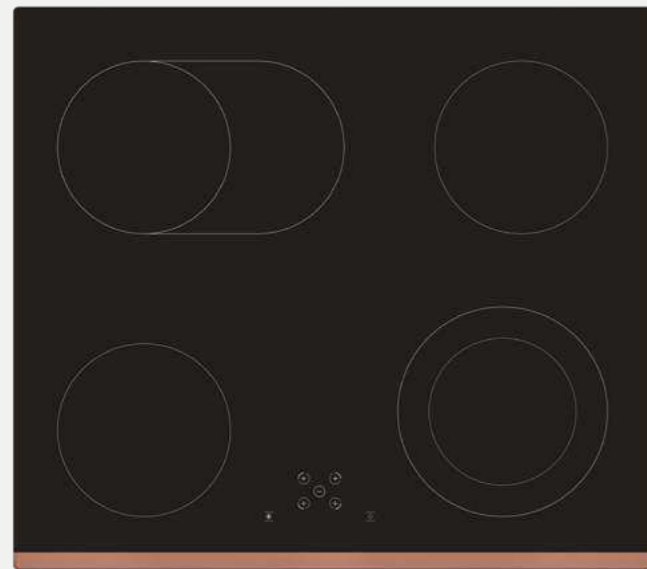

H6 040 DEBCS

1. **Features**
2. 60 cm
   - Vitroc ceramic Built in Hob
   - 2 Hi-Light Heater Zones
   - Touch Control
   - 9 Power Levels
   - Safety Lock
   - Residual Heat Indicators
   - Front Control
   - Copper Stripe
   - Automatic Safety Cut-Out
   - 2 x Ø140: 1200 W
   - 1 x Ø180: 1800 W
   - 1 x Ø180: 1700 W / 700 W Dual