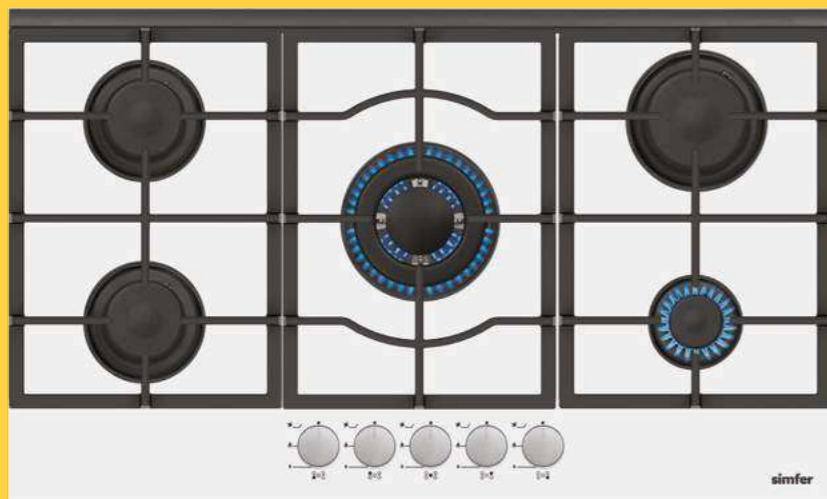

H9 501 TGWBB - 1

Standard Features

- 90 cm
- Extra Clear White Glass
- Gas on Glass Built in Hob
- 4 Gas + 1 Wok Burner
- Cast Iron Pan Support
- Under Knob Auto Ignition
- Front Control
- NG/LPG Options
- 1 x Wok Burner: 3500 W
- 1 x Rapid Burner: 3000 W
- 2 x Semi Rapid Burner: 1750 W
- 1 x Auxiliary Burner: 1000 W

Optional Features

- Italian Sabaf Burners
- Flame Failure Device
- Cast Iron Wok Stand