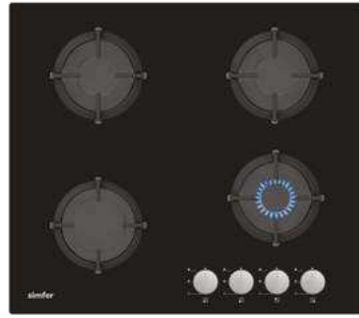

H6 401 NGSSP - 1

Standard Features

- 60 cm
- Gas on Glass Built in Hob
- 4 Gas Burner
- Cast Iron Pan Support
- Under Knob Auto Ignition
- Front Control
- NG/LPG Options
- 1 x Rapid Burner: 3000 W
- 2 x Semi Rapid Burner: 1750 W
- 1 x Auxiliary Burner: 1000 W

Optional Features

- Italian Sabaf Burners
- Flame Failure Device
- Cast Round Wok Stand
- Wok Burner: 3500 W
- White Glass