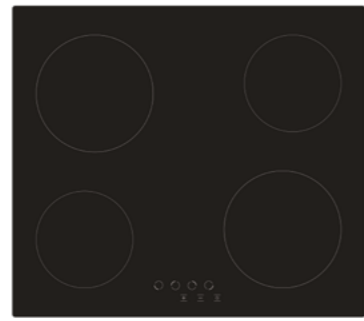

With the Induction technology only **10%** of the energy used is lost to the surrounding.

H6 040 DEBSP

- Features**
- 60 cm
 - Vitroc ceramic Built in Hob
 - 2 Hi-Light Heater Zones
 - Touch Control
 - 9 Power Levels
 - Safety Lock
 - Residual Heat Indicators
 - Front Control
 - Automatic Safety Cut-Out
 - 2 x Ø140: 1200 W
 - 1 x Ø180: 1800 W
 - 1 x Ø180: 1700 W / 700 W Dual