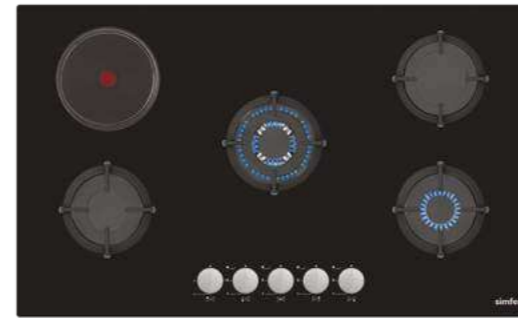

H9 415 NESSP - 1

Standard Features

- 90 cm
- Gas on Glass Built in Hob
- 3 Gas 1 Wok 1 Hot Plate
- Cast Iron Pan Support
- Under Knob Auto Ignition
- Front Control
- NG/LPG Options
- 1 x Wok Burner: 3500 W
- 1 x Rapid Burner: 3000 W
- 1 x Semi Rapid Burner: 1750 W
- 1 x Auxiliary Burner: 1000 W
- 1 x Rapid Hot Plate: 1500 W

Optional Features

- Italian Sabaf Burners
- Flame Failure Device
- Cast Iron Wok Stand