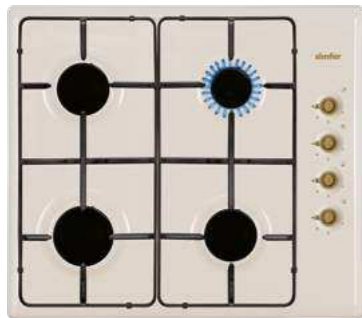

H6 400 QGRBJ - 1

Standard Features

- 60 cm
- Beige Rustic Hob
- 4 Gas Burner
- Enameled Pan Support
- Under Knob Auto Ignition
- Side Control
- NG/LPG Options
- 1 x Rapid Burner: 3000 W
- 2 x Semi Rapid Burner: 1750 W
- 1 x Auxiliary Burner: 1000 W

Optional Features

- Italian Sabaf Burners
- Flame Failure Device