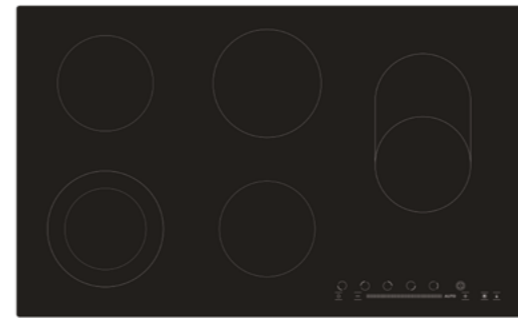

H9 050 DEBSP

1. **Features**
2. Vitroc ceramic built-in hob
   - 3 hi-light heater zones
   - Touch Control
   - Safety Lock
   - Front Control
   - 9 Power Levels
   - Automatic Safety Cut-Out
   - Residual Heat Indicators
   - 2 x Ø140: 1200W
   - 1 x Ø180: 1800W
   - 1 x Ø180: 1700W / 1 x Ø120: 700W Dual
   - 1 x Ø250: 1800W / 1 x Ø140: 1000W Oval

Easy to clean glass

The smooths **Crack-Resistant** glass surface of electric and gas hobs not only bring the beauty to your kitchen, but also extremely easy to clean as well.