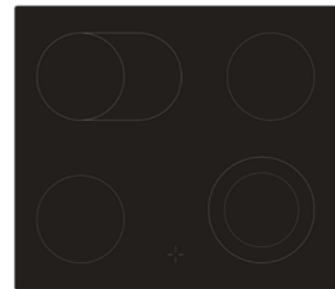

B 6208 CEBIM

Standard Features

- Front Left: Ø140 1,2 Kw
- Rear Left: Ø140*250 mm 1,8/1 Kw
- Front Right: Ø180/120 mm 1,7Kw/0,7 Kw
- Rear Right: Ø140 1,2 Kw
- Oval-Dual Heaters
- Residual Heat Indicator