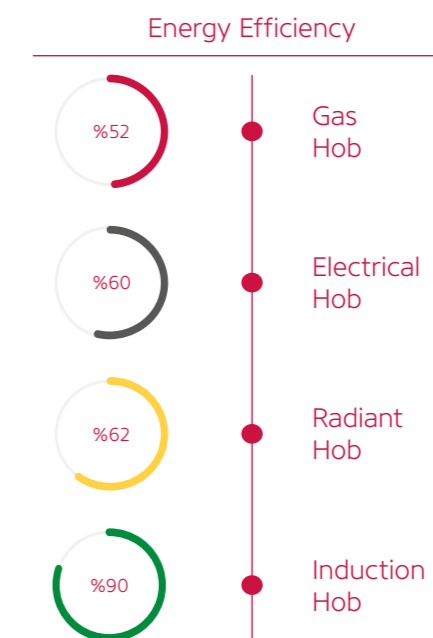

Induction productivity table

Induction cooktops work on a different principle despite the traditional cooking methods.

The cooktop produces the electromagnetic vibrations, which induce the pot or pan to generate its own heat, resulting in quickly heating the pan and its content only. This way the hob remains relatively cool.