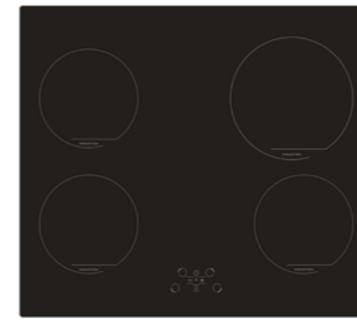

Induction Series Built-in Hobs

H6 040 DEISP

1. **Features**
2. 60 cm
   - Induction Built in Hob
   - 4 Induction Cooking Zones
   - Touch Control
   - 9 Power Levels
   - Safety Lock
   - Residual Heat Indicators
   - Front Control
   - Automatic Safety Cut Out
   - Booster Function
   - 3 x Ø160: 1400 W
   - 1 x Ø180: 1850 W (Booster)