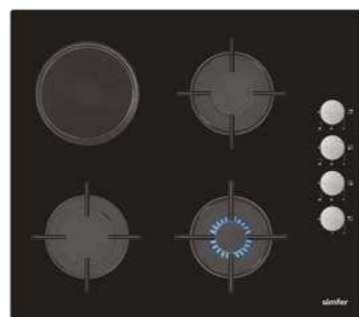

H6 310 KESSP - 1

Standard Features

- 60 cm
- Gas on Glass Built in Hob
- 3 Gas 1 Hot Plate
- Enameled Pan Support
- Under Knob Auto Ignition
- Side Control
- NG/LPG Options
- 1 x Rapid Burner: 3000 W
- 1 x Semi Rapid Burner: 1750 W
- 1 x Auxiliary Burner: 1000 W
- 1 x Hot Plate: 1000 W

Optional Features

- Italian Sabaf Burners
- Flame Failure Device
- Rapid Hot Plate