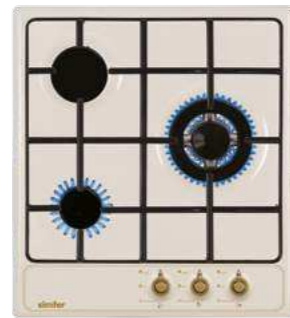

H6 400 VGRSA - 1

Standard Features

- 60 cm
- Anthracite Rustic Hob
- 4 Gas Burner
- Enameled Pan Support
- Under Knob Auto Ignition
- Side Control
- NG/LPG Options
- 1 x Rapid Burner: 3000 W
- 2 x Semi Rapid Burner: 1750 W
- 1 x Auxiliary Burner: 1000 W

Optional Features

- Italian Sabaf Burners
- Flame Failure Device

H4 304 VGWSA - 1

Standard Features

- 45 cm
- Anthracite Rustic Hob
- 2 Gas + 1 Wok Burner
- Enameled Pan Support
- Under Knob Auto Ignition
- Front Control
- NG/LPG Options
- 1 x Wok Burner: 3500 W
- 1 x Semi Rapid Burner: 1750 W
- 1 x Auxiliary Burner: 1000 W

Optional Features

- Italian Sabaf Burners
- Flame Failure Device
- Wok Stand

H6 400 QGRBJ - 1

Standard Features

- 60 cm
- Beige Rustic Hob
- 4 Gas Burner
- Enameled Pan Support
- Under Knob Auto Ignition
- Side Control
- NG/LPG Options
- 1 x Rapid Burner: 3000 W
- 2 x Semi Rapid Burner: 1750 W
- 1 x Auxiliary Burner: 1000 W

Optional Features

- Italian Sabaf Burners
- Flame Failure Device

H4 304 VGWBJ - 1

Standard Features

- 45 cm
- Beige Rustic Hob
- 2 Gas + 1 Wok Burner
- Enameled Pan Support
- Under Knob Auto Ignition
- Front Control
- NG/LPG Options
- 1 x Wok Burner: 3500 W
- 1 x Semi Rapid Burner: 1750 W
- 1 x Auxiliary Burner: 1000 W

Optional Features

- Italian Sabaf Burners
- Flame Failure Device
- Wok Stand