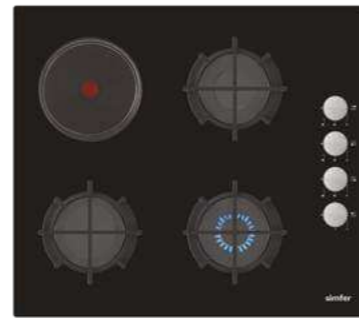

H6 311 KESSP - 2

Standard Features

- 60 cm
- Gas on Glass Built in Hob
- 3 Gas 1 Hot Plate
- Cast Iron Pan Support
- Under Knob Auto Ignition
- Side Control
- NG/LPG Options
- 1 x Rapid Burner: 3000 W
- 1 x Semi Rapid Burner: 1750 W
- 1 x Auxiliary Burner: 1000 W
- 1 x Rapid Hot Plate: 1500 W

Optional Features

- Italian Sabaf Burners
- Flame Failure Device