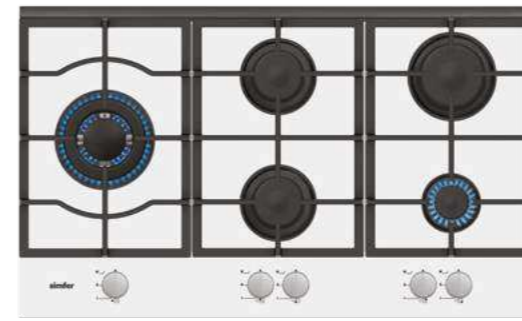

H9 501 CGWBB - 1

Standard Features

- 90 cm
- Extra Clear White Glass
- Gas on Glass Built in Hob
- 4 Gas + 1 Wok Burner
- Cast Iron Pan Support
- Under Knob Auto Ignition
- Front Control
- NG/LPG Options
- 1 x Wok Burner: 3500 W
- 1 x Rapid Burner: 3000 W
- 2 x Semi Rapid Burner: 1750 W
- 1 x Auxiliary Burner: 1000 W

Optional Features

- Italian Sabaf Burners
- Flame Failure Device
- Cast Iron Wok Stand