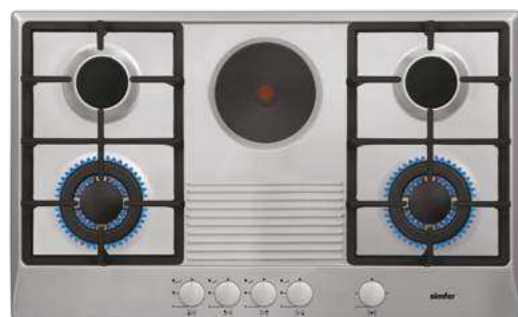

H9 415 WEWIM - 1

1. **Standard Features**
2. 90 cm
   - Stainless Steel Hob
   - 2 Gas + 2 Wok burner + 1 Hot Plate
   - Cast Iron Pan Support
   - Under Knob Auto Ignition
   - Front Control
   - NG/LPG Options
   - 2 x Wok Burner: 3500 W
   - 2 x Semi Rapid Burner: 1750 W
   - 1 x Rapid Hot Plate: 1500 W

1. **Optional Features**
2. Italian Sabaf Burners
   - Flame Failure Device
   - Cast Iron Wok Stand