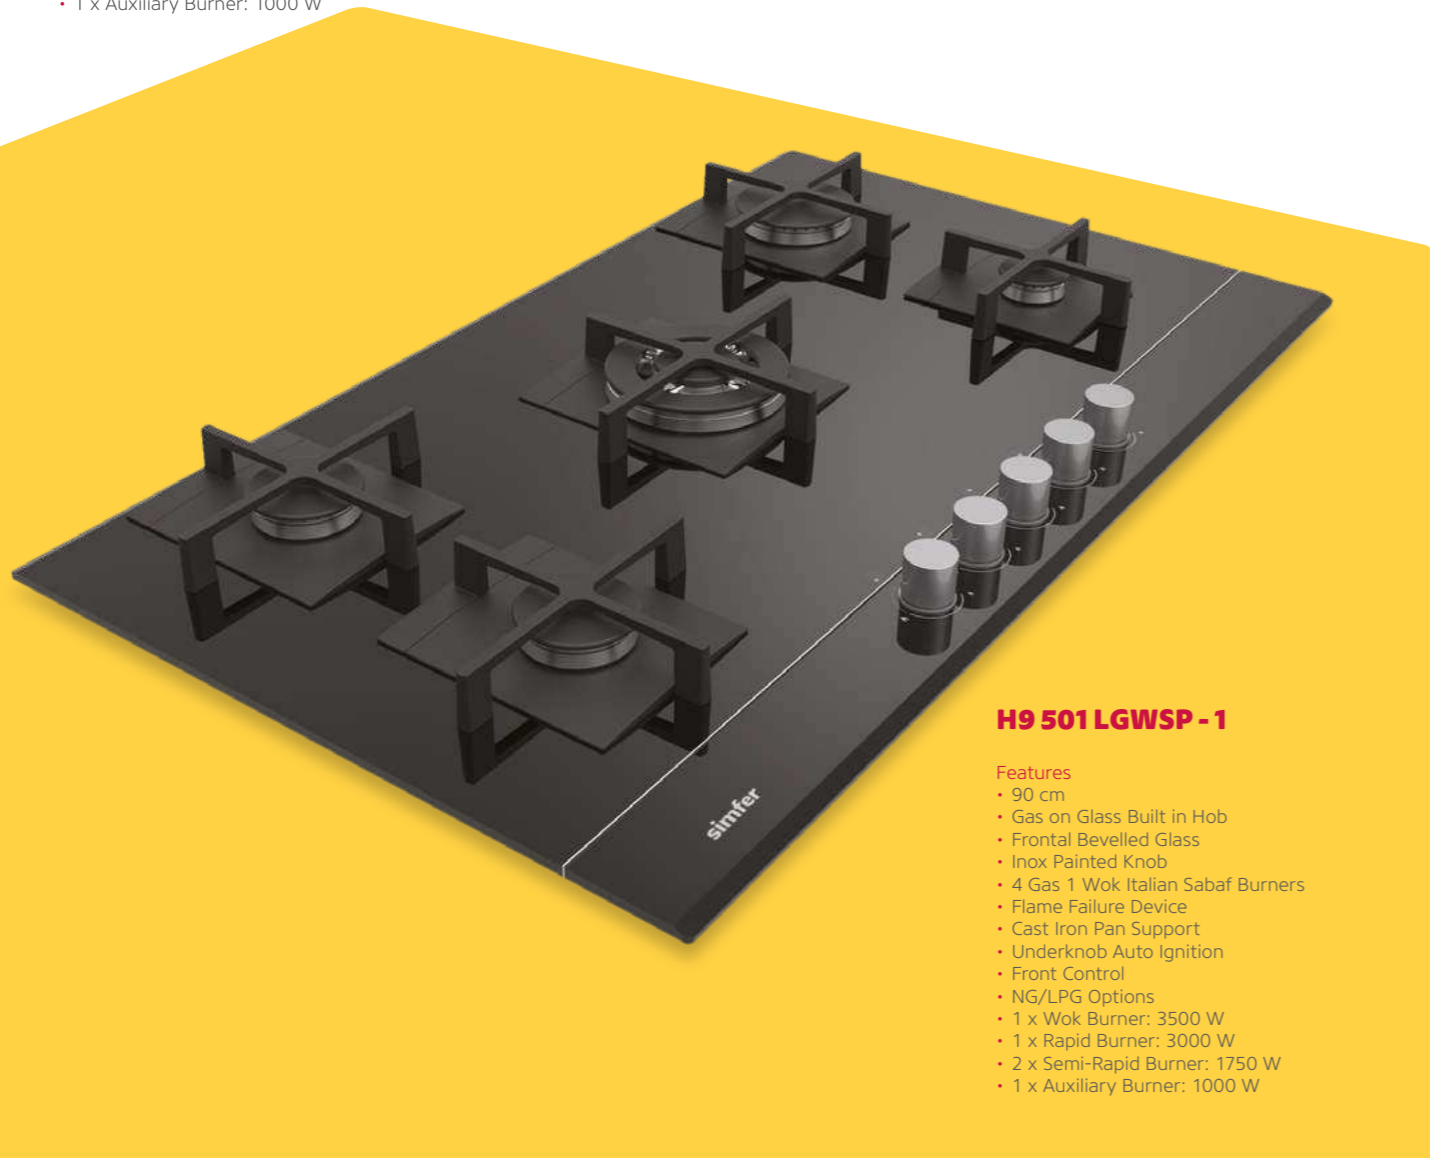

Cook like a master

H6 401 LGRSP - 1

- Features**
- 60 cm
 - Gas on Glass Built in Hob
 - Frontal Bevelled Glass
 - Inox Painted Knob
 - 4 Gas Italian Sabaf Burners
 - Flame Failure Device
 - Cast Iron Pan Support
 - Underknob Auto Ignition
 - Front Control
 - NG/LPG Options
 - 1 x Wok Burner: 3500 W
 - 2 x Semi-Rapid Burner: 1750 W
 - 1 x Auxiliary Burner: 1000 W

H3 201 LGRSP - 1

- Features**
- 30 cm
 - Gas on Glass Built in Hob
 - Frontal Bevelled Glass
 - Inox Painted Knob
 - 2 Gas Italian Sabaf Burners
 - Flame Failure Device
 - Cast Iron Pan Support
 - Underknob Auto Ignition
 - Front Control
 - NG/LPG Options
 - 1 x Rapid Burner: 3000 W
 - 1 x Auxiliary Burner: 1000 W