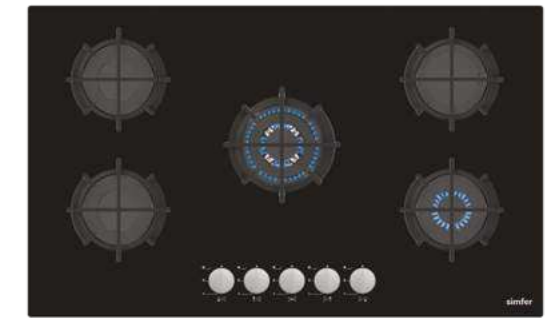

H9 501 NGSSP - 2

Standard Features

- 90 cm
- Gas on Glass Built in Hob
- 4 Gas + 1 Wok Burner
- Cast Iron Pan Support
- Under Knob Auto Ignition
- Front Control
- NG/LPG Options
- 1 x Wok Burner: 3500 W
- 1 x Rapid Burner: 3000 W
- 2 x Semi Rapid Burner: 1750 W
- 1 x Auxiliary Burner: 1000 W

Optional Features

- Italian Sabaf Burners
- Flame Failure Device
- Cast Iron Wok Stand