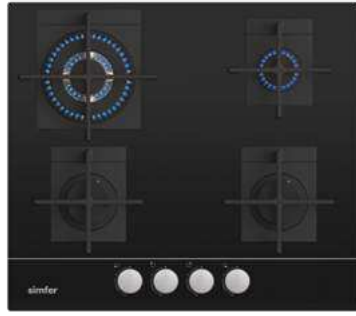

H6 401 LGRSP - 1

1. **Features**
2. 60 cm
   - Gas on Glass Built in Hob
   - Frontal Bevelled Glass
   - Inox Painted Knob
   - 4 Gas Italian Sabaf Burners
   - Flame Failure Device
   - Cast Iron Pan Support
   - Underknob Auto Ignition
   - Front Control
   - NG/LPG Options
   - 1 x Wok Burner: 3500 W
   - 2 x Semi-Rapid Burner: 1750 W
   - 1 x Auxiliary Burner: 1000 W

H3 201 LGRSP - 1

1. **Features**
2. 30 cm
   - Gas on Glass Built in Hob
   - Frontal Bevelled Glass
   - Inox Painted Knob
   - 2 Gas Italian Sabaf Burners
   - Flame Failure Device
   - Cast Iron Pan Support
   - Underknob Auto Ignition
   - Front Control
   - NG/LPG Options
   - 1 x Rapid Burner: 3000 W
   - 1 x Auxiliary Burner: 1000 W

H9 501 LGWSP - 1

1. **Features**
2. 90 cm
   - Gas on Glass Built in Hob
   - Frontal Bevelled Glass
   - Inox Painted Knob
   - 4 Gas 1 Wok Italian Sabaf Burners
   - Flame Failure Device
   - Cast Iron Pan Support
   - Underknob Auto Ignition
   - Front Control
   - NG/LPG Options
   - 1 x Wok Burner: 3500 W
   - 1 x Rapid Burner: 3000 W
   - 2 x Semi-Rapid Burner: 1750 W
   - 1 x Auxiliary Burner: 1000 W

Simfer Flexi Glass Hob

We inquire
We design
We create

With adjustable flexi hob you can **create** more **space** in your kitchen.

Rotate
your hob
Rotate
your kitchen

H101 CGSSP - 1

1. **Features**
2. 100 cm
   - Gas on glass Built in hob
   - Inox painted knob
   - 4 gas 1 Wok Italian Sabaf burners
   - Flame failure device
   - Cast iron pan support
   - Underknob auto ignition
   - Front control
   - NG/LPG options
   - 1 x Wok burner: 3500 W
   - 1 x Rapid burner: 3000 W
   - 2 x Semi-rapid burner: 1750 W
   - 1 x Auxiliary burner: 1000 W