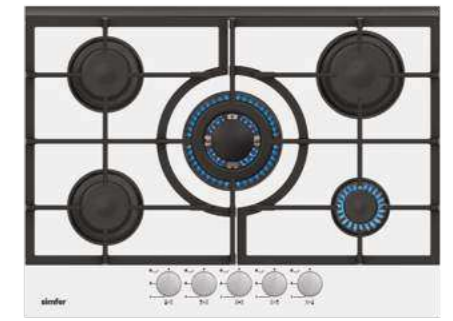

H7 501 TGWBB - 1

Standard Features

- 70 cm
- Extra Clear White Glass
- Gas on Glass Built in Hob
- 4 Gas + 1 Wok Burner
- Cast Iron Pan Support
- Under Knob Auto Ignition
- Front Control
- NG/LPG Options
- 1 x Wok Burner: 3500 W
- 1 x Rapid Burner: 3000 W
- 2 x Semi Rapid Burner: 1750 W
- 1 x Auxiliary Burner: 1000 W

Optional Features

- Italian Sabaf Burners
- Flame Failure Device
- Cast Iron Wok Stand