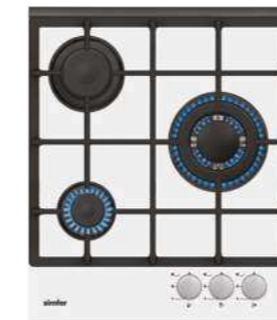

H4 305 TGWBB - 1

Standard Features

- 45 cm
- Extra Clear White Glass
- Gas on Glass Built in Hob
- 2 Gas + 1 Wok Burner
- Cast Iron Pan Support
- Under Knob Auto Ignition
- Front Control
- NG/LPG Options
- 1 x Wok Burner: 3500 W
- 1 x Semi Rapid Burner: 1750 W
- 1 x Auxiliary Burner: 1000 W

Optional Features

- Italian Sabaf Burners
- Flame Failure Device
- Cast Iron Wok Stand