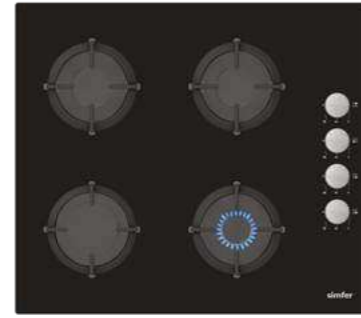

H6 401 KGSSP - 1

Standard Features

- 60 cm
- Gas on Glass Built in Hob
- 4 Gas Burner
- Cast Iron Pan Support
- Under Knob Auto Ignition
- Side Control
- NG/LPG Options
- 1 x Rapid Burner: 3000 W
- 2 x Semi Rapid Burner: 1750 W
- 1 x Auxiliary Burner: 1000 W

Optional Features

- Italian Sabaf Burners
- Flame Failure Device
- Cast Round Wok Stand