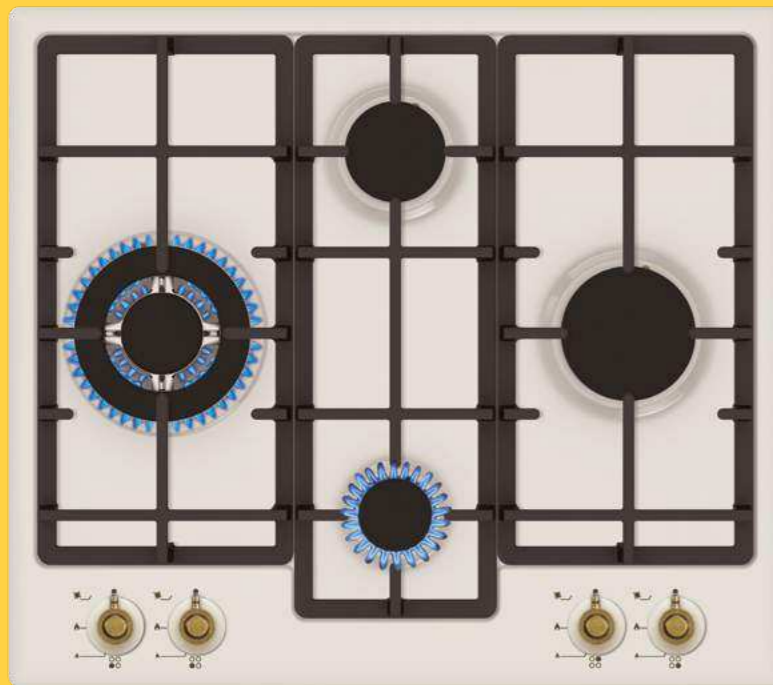

Aesthetic and durable cast iron pan supports!

Cast iron pan supports bring the professional look to your hob, also provides maximum stability. This functionality enables to use pots and pans of any size without the risk of tilting.

H6 405 CGWSA - 1

1. **Features**
2. 60 cm
   - Beige Rustic Hob
   - 3 Gas + 1 Wok Burner
   - Cast Iron Pan Support
   - Under Knob Auto Ignition
   - Front Control
   - NG/LPG Options
   - 1 x Wok Burner: 3500 W
   - 1 x Rapid Burner: 3000 W
   - 1 x Semi Rapid Burner: 1750 W
   - 1 x Auxiliary Burner: 1000 W