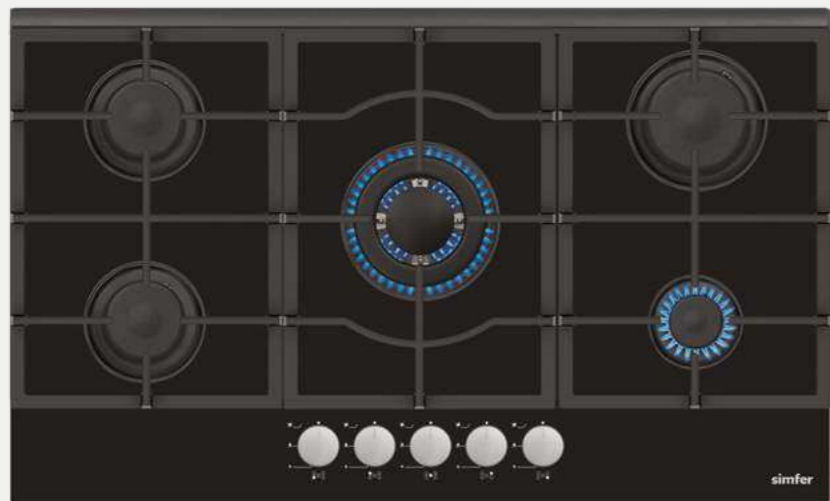

Optional Features

- Italian Sabaf Burners
- Flame Failure Device

H9 501 CGWSP - 1

Standard Features

- 90 cm
- Black Glass
- Gas on Glass Built in Hob
- 4 Gas + 1 Wok Burner
- Cast Iron Pan Support
- Under Knob Auto Ignition
- Front Control
- NG/LPG Options
- 1 x Wok Burner: 3500 W
- 1 x Rapid Burner: 3000 W
- 2 x Semi Rapid Burner: 1750 W
- 1 x Auxiliary Burner: 1000 W

Optional Features

- Italian Sabaf Burners
- Flame Failure Device
- Cast Iron Wok Stand

H7 501 TGWSP - 1

Standard Features

- 70 cm
- Black Glass
- Gas on Glass Built in Hob
- 4 Gas + 1 Wok Burner
- Cast Iron Pan Support
- Under Knob Auto Ignition
- Front Control
- NG/LPG Options
- 1 x Wok Burner: 3500 W
- 1 x Rapid Burner: 3000 W
- 2 x Semi Rapid Burner: 1750 W
- 1 x Auxiliary Burner: 1000 W

Optional Features

- Italian Sabaf Burners
- Flame Failure Device
- Cast Iron Wok Stand

H9 501 TGWSP - 1

Standard Features

- 90 cm
- Black Glass
- Gas on Glass Built in Hob
- 4 Gas + 1 Wok Burner
- Cast Iron Pan Support
- Under Knob Auto Ignition
- Front Control
- NG/LPG Options
- 1 x Wok Burner: 3500 W
- 1 x Rapid Burner: 3000 W
- 2 x Semi Rapid Burner: 1750 W
- 1 x Auxiliary Burner: 1000 W