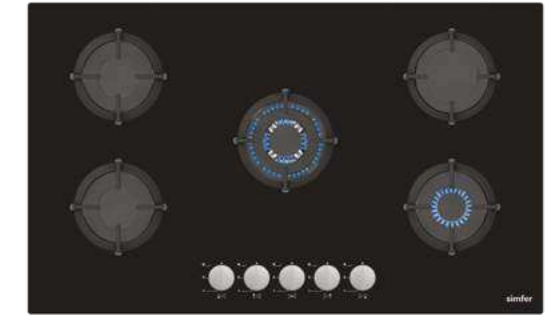

H9 501 NGSSP - 1

Standard Features

- 90 cm
- Gas on Glass Built in Hob
- 4 Gas + 1 Wok Burner
- Cast Iron Pan Support
- Under Knob Auto Ignition
- Front Control
- NG/LPG Options
- 1 x Wok Burner: 3500 W
- 1 x Rapid Burner: 3000 W
- 2 x Semi Rapid Burner: 1750 W
- 1 x Auxiliary Burner: 1000 W

Optional Features

- Italian Sabaf Burners
- Flame Failure Device
- Cast Iron Wok Stand