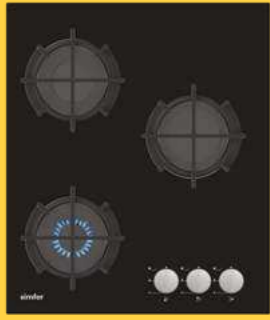

H4 301 NGSSP - 2

Standard Features

- 45 cm
- Gas on Glass Built in Hob
- 3 Gas Burner
- Cast Iron Pan Support
- Under Knob Auto Ignition
- Front Control
- NG/LPG Options
- 1 x Rapid Burner: 3000 W
- 1 x Semi Rapid Burner: 1750 W
- 1 x Auxiliary Burner: 1000 W

Optional Features

- Italian Sabaf Burners
- Flame Failure Device
- Cast Iron Wok Stand
- Wok Burner: 3500 W

H3 201 NGSSP - 2

Standard Features

- 30 cm
- Gas on Glass Built in Hob
- 2 Gas Burner
- Cast Iron Pan Support
- Under Knob Auto Ignition
- Front Control
- NG/LPG Options
- 1 x Rapid Burner: 3000 W
- 1 x Auxiliary Burner: 1000 W

Optional Features

- Italian Sabaf Burners
- Flame Failure Device

H3 105 NGSSP - 2

Standard Features

- 30 cm
- Gas on Glass Built in Hob
- 1 Wok Burner
- Cast Iron Pan Support
- Under Knob Auto Ignition
- Front Control
- NG/LPG Options
- 1 x Wok Burner: 3500 W

Optional Features

- Italian Sabaf Burners
- Flame Failure Device
- Cast Iron Wok Stand

Cook like a master