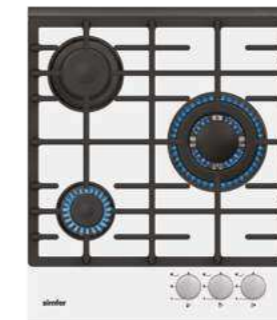

H4 305 TGWBB - 2

Standard Features

- 45 cm
- Extra Clear White Glass
- Gas on Glass Built in Hob
- 2 Gas + 1 Wok Burner
- Cast Iron Pan Support
- Under Knob Auto Ignition
- Front Control
- NG/LPG Options
- 1 x Wok Burner: 3500 W
- 1 x Semi Rapid Burner: 1750 W
- 1 x Auxiliary Burner: 1000 W

Optional Features

- Italian Sabaf Burners
- Flame Failure Device
- Cast Iron Wok Stand