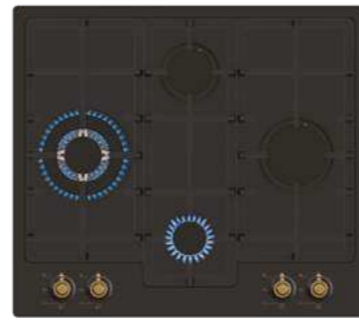

H6 405 CGWBJ - 1

1. **Features**
2. 60 cm
   - Anthracite Rustic Hob
   - 3 Gas + 1 Wok Burner
   - Cast Iron Pan Support
   - Under Knob Auto Ignition
   - Front Control
   - NG/LPG Options
   - 1 x Wok Burner: 3500 W
   - 1 x Rapid Burner: 3000 W
   - 1 x Semi Rapid Burner: 1750 W
   - 1 x Auxiliary Burner: 1000 W