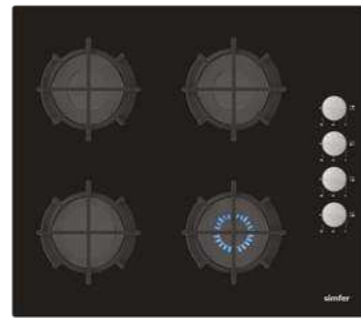

Optional Features

- Italian Sabaf Burners
- Flame Failure Device
- Cast Iron Wok Stand

Easy to clean glass

The smooth glass surface of electric and gas hobs not only bring beauty to your kitchen, but also ensure that your hobs are extremely easy to clean as well.