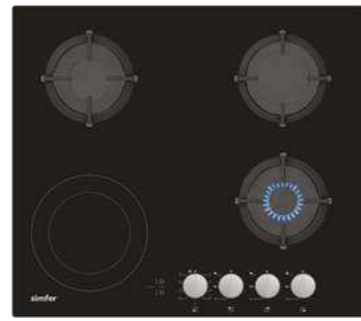

H3 020 DECSP

Features

- 30 cm
- Vitroc ceramic Built in Hob
- 2 Hi-Light Heater Zones
- Touch Control
- 9 Power Levels
- Safety Lock
- Residual Heat Indicators
- Front Control
- Automatic Safety Cut-Out
- 1 x Ø140: 1200 W
- 1 x Ø180: 1800 W - 1700 W / 700 W

Easy to clean glass

The smooths **Cratch-Resistant** glass surface of electric and gas hobs not only bring the beauty to your kitchen, but also extremely easy to clean as well.

H6 311 NEVSP - 1

- Features**
- 60 cm
 - Vitroc ceramic + Gas Built in Hob
 - 1 Hi-Light Heater Zone + 3 Gas Burners
 - Knob Side Control
 - 9 Power Levels For Heater Zones
 - Automatic Safety Cut Out
 - 1 x Ø180 mm: 1800 W Hi-Light
 - 1 x Rapid Burner: 3000 W
 - 1 x Semi Rapid Burner: 1750 W
 - 1 x Auxiliary Burner: 1000 W
 - Flame Failure Device
 - Cast Iron Pan Support

H6 310 NEVSP - 1

- Features**
- 60 cm
 - Vitroc ceramic + Gas Built in Hob
 - 1 Hi-Light Heater Zone + 3 Gas Burners
 - Knob Side Control
 - 9 Power Levels For Heater Zones
 - Automatic Safety Cut Out
 - 1 x Ø180 mm: 1800 W Hi-Light
 - 1 x Rapid Burner: 3000 W
 - 1 x Semi Rapid Burner: 1750 W
 - 1 x Auxiliary Burner: 1000 W
 - Flame Failure Device
 - Cast Iron Pan Support