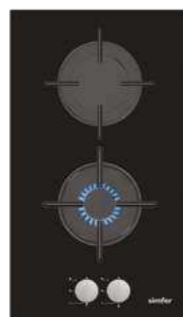

H3 200 NGSSP - 1

Standard Features

- 30 cm
- Gas on Glass Built in Hob
- 2 Gas Burner
- Enameled Pan Support
- Under Knob Auto Ignition
- Front Control
- NG/LPG Options
- 1 x Rapid Burner: 3000 W
- 1 x Auxiliary Burner: 1000 W

Optional Features

- Italian Sabaf Burners
- Flame Failure Device
- Cast Iron Wok Stand