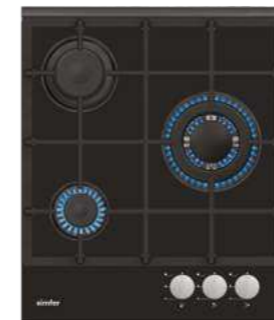

H4 305 TGWSP - 1

Standard Features

- 45 cm
- Black Glass
- Gas on Glass Built in Hob
- 2 Gas + 1 Wok Burner
- Cast Iron Pan Support
- Under Knob Auto Ignition
- Front Control
- NG/LPG Options
- 1 x Wok Burner: 3500 W
- 1 x Semi Rapid Burner: 1750 W
- 1 x Auxiliary Burner: 1000 W

Optional Features

- Italian Sabaf Burners
- Flame Failure Device
- Cast Iron Wok Stand