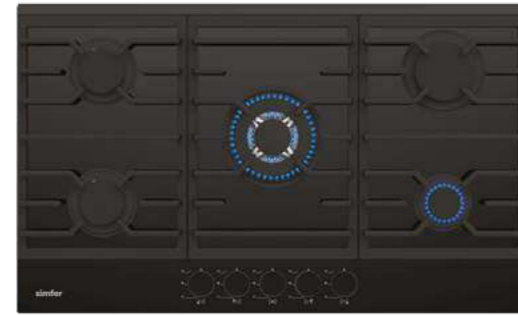

H6 405 TGWSP

Standard Features

- 60 cm
- Black Glass
- Cast Iron
- Gas on Glass Built in Hob
- 3 Gas + 1 Wok Burner
- Cast Iron Pan Support
- Under Knob Auto Ignition
- Front Control
- NG/LPG Options
- 1 x Wok Burner: 3500 W
- 2 x Semi Rapid Burner: 1750 W
- 1 x Auxiliary Burner: 1000 W

Optional Features

- Italian Sabaf Burners
- Flame Failure Device
- Cast Iron Wok Stand

H9 501 TGWSP

Standard Features

- 90 cm
- Black Glass
- Gas on Glass Built in Hob
- 4 Gas + 1 Wok Burner
- Cast Iron Pan Support
- Under Knob Auto Ignition
- Front Control
- NG/LPG Options
- 1 x Wok Burner: 3500 W
- 1 x Rapid Burner: 3000 W
- 2 x Semi Rapid Burner: 1750 W
- 1 x Auxiliary Burner: 1000 W

Optional Features

- Italian Sabaf Burners
- Flame Failure Device
- Cast Iron Wok Stand