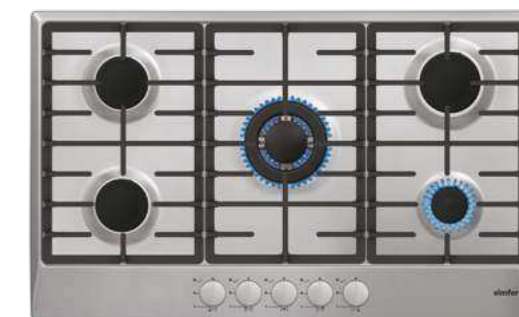

Optional Features

- Italian Sabaf Burners
- Flame Failure Device
- Cast Iron Wok Stand

H9 415 WEWIM - 2

Standard Features

- 90 cm
- Stainless Steel Hob
- 2 Gas + 2 Wok burner + 1 Hot Plate
- Cast Iron Pan Support
- Under Knob Auto Ignition
- Front Control
- NG/LPG Options
- 2 x Wok Burner: 3500 W
- 2 x Semi Rapid Burner: 1750 W
- 1 x Rapid Hot Plate: 1500 W

Optional Features

- Italian Sabaf Burners
- Flame Failure Device
- Cast Iron Wok Stand

H3 103 NGSSP - 1

Standard Features

- 90 cm
- Stainless Steel Hob
- 4 Gas + 2 Wok Burner
- Cast Iron Pan Support
- Under Knob Auto Ignition
- Front Control
- NG/LPG Options
- 2 x Wok Burner: 3500 W
- 1 x Rapid Burner: 3000 W
- 2 x Semi Rapid Burner: 1750 W
- 1 x Auxiliary Burner: 1000 W

Optional Features

- Italian Sabaf Burners
- Flame Failure Device
- Cast Iron Wok Stand

H9 501 WGWIM - 2

Standard Features

- 90 cm
- Stainless Steel Hob
- 4 Gas + 1 Wok Burner
- Cast Iron Pan Support
- Under Knob Auto Ignition
- Front Control
- NG/LPG Options
- 1 x Wok Burner: 3500 W
- 1 x Rapid Burner: 3000 W
- 2 x Semi Rapid Burner: 1750 W
- 1 x Auxiliary Burner: 1000 W