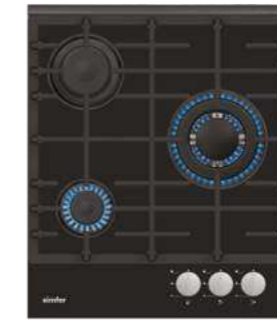

H4 305 TGWSP - 2

Standard Features

- 45 cm
- Black Glass
- Gas on Glass Built in Hob
- 2 Gas + 1 Wok Burner
- Cast Iron Pan Support
- Under Knob Auto Ignition
- Front Control
- NG/LPG Options
- 1 x Wok Burner: 3500 W
- 1 x Semi Rapid Burner: 1750 W
- 1 x Auxiliary Burner: 1000 W

Optional Features

- Italian Sabaf Burners
- Flame Failure Device
- Cast Iron Wok Stand