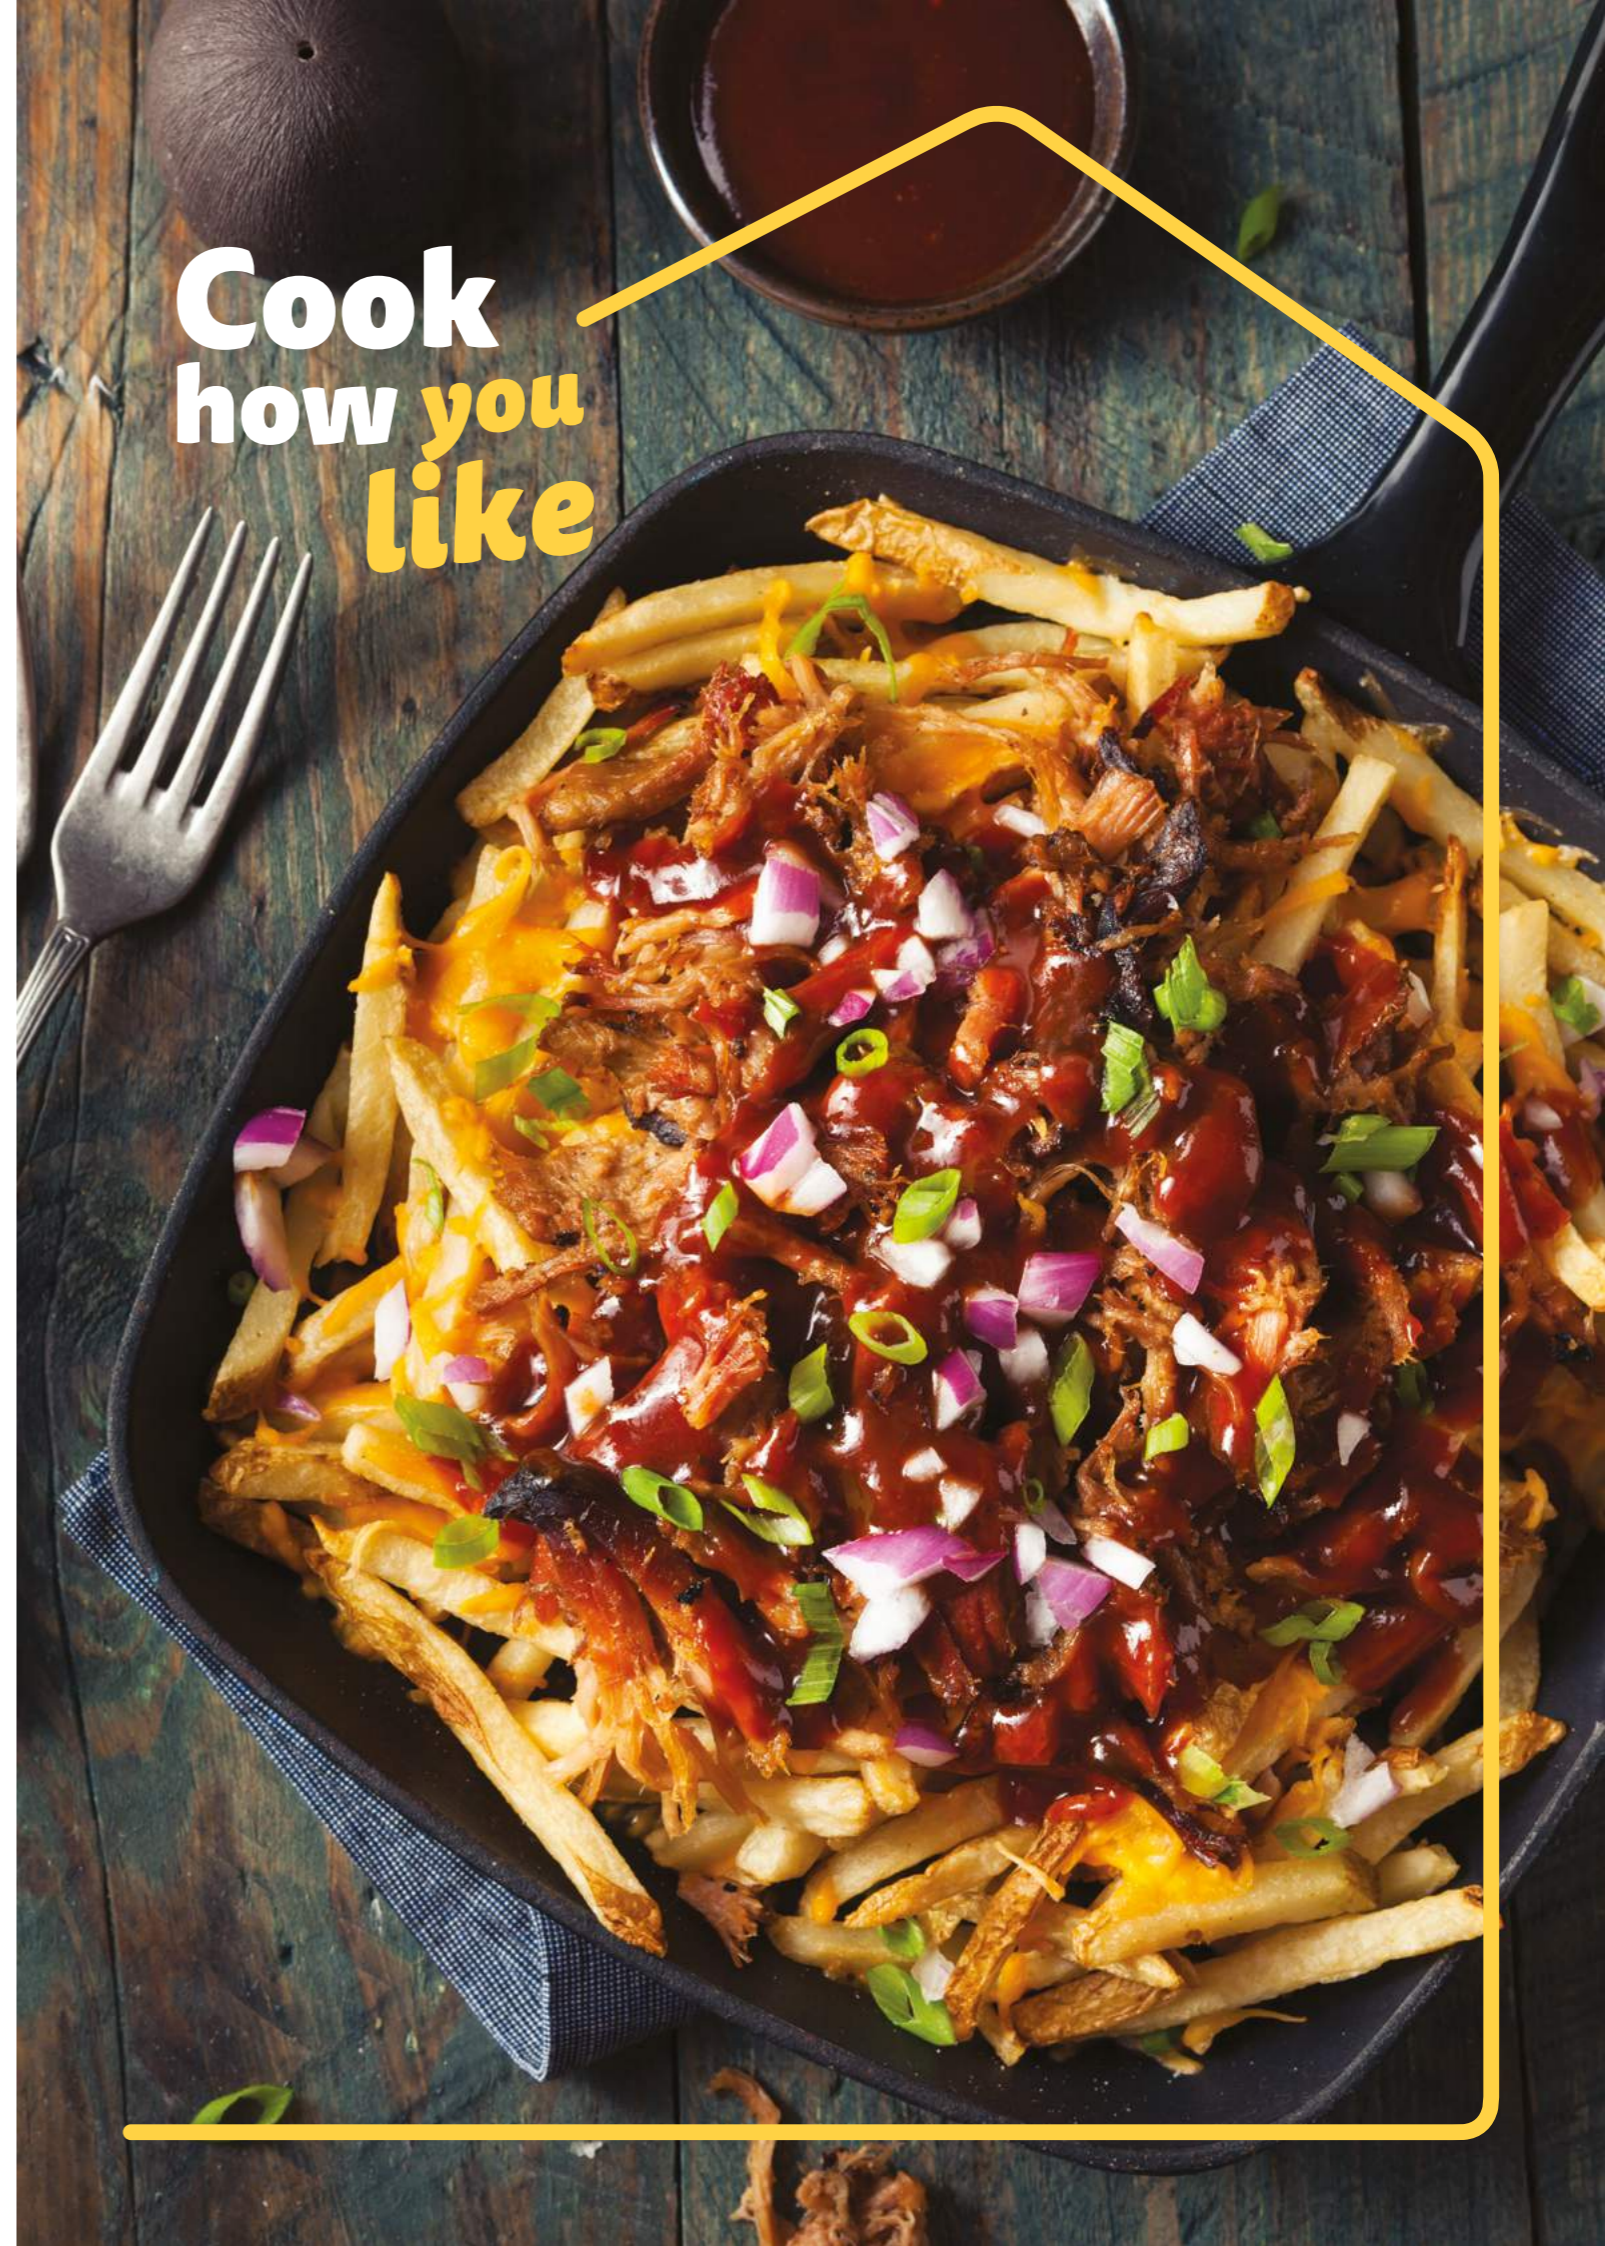

H4 301 NGSSP - 1

Standard Features

- 45 cm
- Gas on Glass Built in Hob
- 3 Gas Burner
- Cast Iron Pan Support
- Under Knob Auto Ignition
- Front Control
- NG/LPG Options
- 1 x Rapid Burner: 3000 W
- 1 x Semi Rapid Burner: 1750 W
- 1 x Auxiliary Burner: 1000 W

Optional Features

- Italian Sabaf Burners
- Flame Failure Device
- Cast Iron Wok Stand
- Wok Burner: 3500 W

H3 201 NGSSP

Standard Features

- 30 cm
- Gas on Glass Built in Hob
- 2 Gas Burner
- Cast Iron Pan Support
- Under Knob Auto Ignition
- Front Control
- NG/LPG Options
- 1 x Rapid Burner: 3000 W
- 1 x Auxiliary Burner: 1000 W

Optional Features

- Italian Sabaf Burners
- Flame Failure Device

H3 105 NGSSP

Standard Features

- 30 cm
- Gas on Glass Built in Hob
- 1 Wok Burner
- Cast Iron Pan Support
- Under Knob Auto Ignition
- Front Control
- NG/LPG Options
- 1 x Wok Burner: 3500 W

Optional Features

- Italian Sabaf Burners
- Flame Failure Device
- Cast Iron Wok Stand

Cook
how you
like