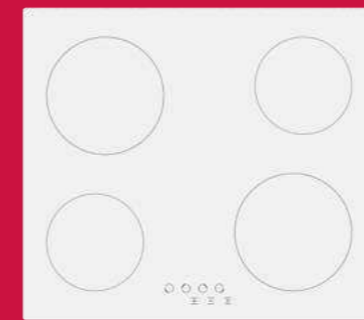

H6 040 DECBB

1. **Features**
2. 60 cm
   - Vitroc ceramic Built in Hob
   - White Color Glass
   - 4 Hi-Light Heater Zones
   - Touch Control
   - 9 Power Levels
   - Safety Lock
   - Residual Heat Indicators
   - Front Control
   - Automatic Safety Cut-Out
   - 2 x Ø140 mm: 1200 W
   - 2 x Ø180 mm: 1800 W