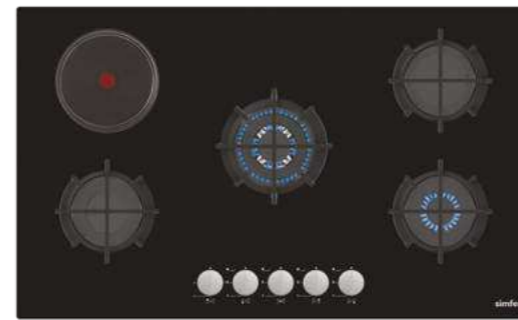

H9 415 NESSP - 2

Standard Features

- 90 cm
- Gas on Glass Built in Hob
- 3 Gas 1 Wok 1 Hot Plate
- Cast Iron Pan Support
- Under Knob Auto Ignition
- Front Control
- NG/LPG Options
- 1 x Wok Burner: 3500 W
- 1 x Rapid Burner: 3000 W
- 1 x Semi Rapid Burner: 1750 W
- 1 x Auxiliary Burner: 1000 W
- 1 x Rapid Hot Plate: 1500 W

Optional Features

- Italian Sabaf Burners
- Flame Failure Device
- Cast Iron Wok Stand