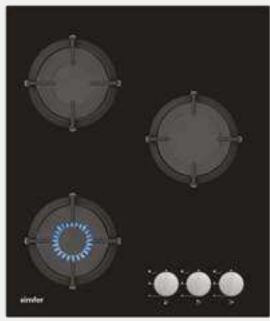

H4 301 NGSSP - 1

Standard Features

- 45 cm
- Gas on Glass Built in Hob
- 3 Gas Burner
- Cast Iron Pan Support
- Under Knob Auto Ignition
- Front Control
- NG/LPG Options
- 1 x Rapid Burner: 3000 W
- 1 x Semi Rapid Burner: 1750 W
- 1 x Auxiliary Burner: 1000 W

Optional Features

- Italian Sabaf Burners
- Flame Failure Device
- Cast Iron Wok Stand
- Wok Burner: 3500 W