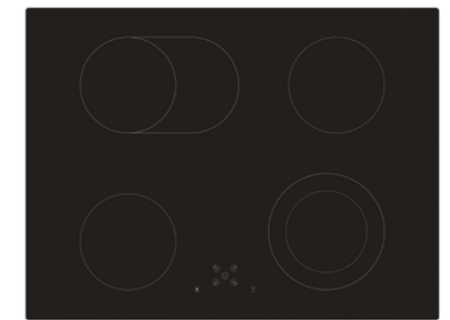

H7 040 DEBSP

1. **Features**
2. 70 cm
   - Vitroc ceramic Built in Hob
   - 2 Hi-Light Heater Zones
   - Touch Control
   - 9 Power Levels
   - Safety Lock
   - Residual Heat Indicators
   - Front Control
   - Automatic Safety Cut-Out
   - 2 x Ø140: 1200 W
   - 1 x Ø180: 1800 W
   - 1 x Ø180: 1700 W / 700 W Dual