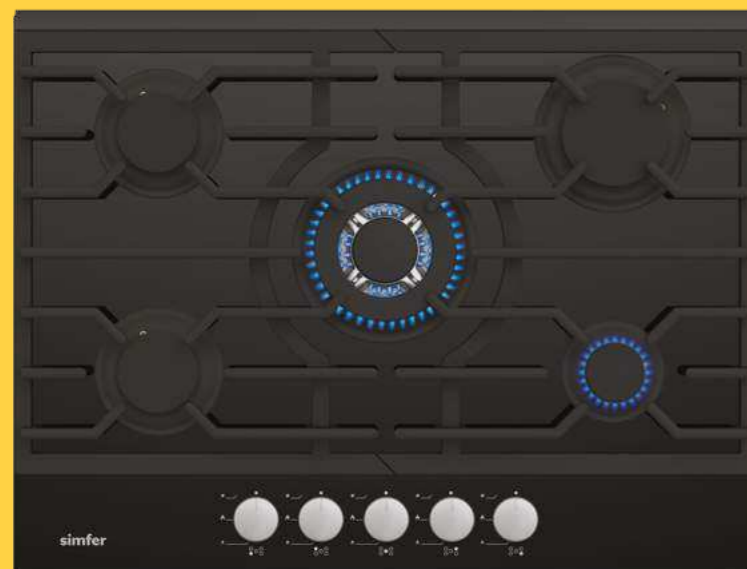

H7 501 TGWSP

Standard Features

- 70 cm
- Black Glass
- Gas on Glass Built in Hob
- 4 Gas + 1 Wok Burner
- Cast Iron Pan Support
- Under Knob Auto Ignition
- Front Control
- NG/LPG Options
- 1 x Wok Burner: 3500 W
- 1 x Rapid Burner: 3000 W
- 2 x Semi Rapid Burner: 1750 W
- 1 x Auxiliary Burner: 1000 W

Optional Features

- Italian Sabaf Burners
- Flame Failure Device
- Cast Iron Wok Stand

Supported by the quality, design and brand range that others can't deliver.