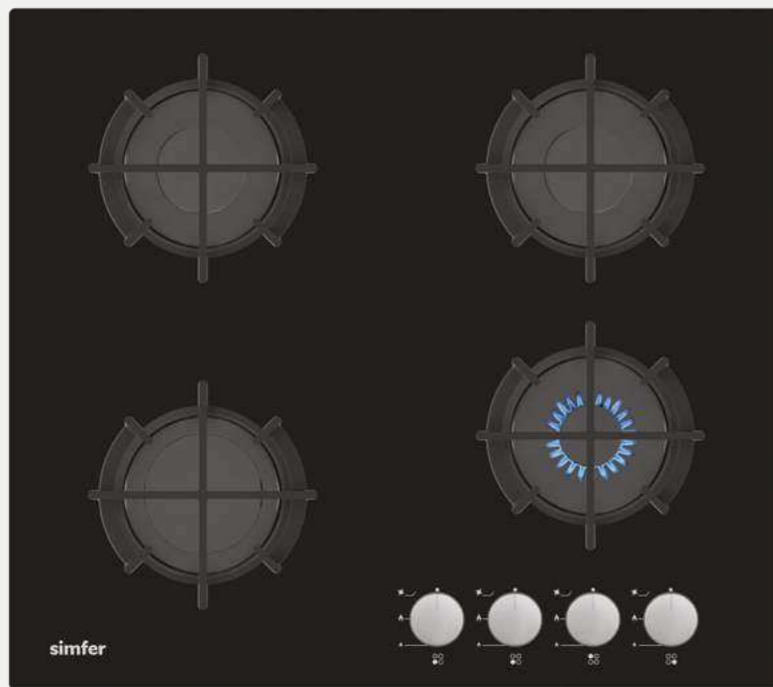

Optional Features

- Italian Sabaf Burners
- Flame Failure Device
- Cast Iron Wok Stand

H9 501 NGSSP - 2

Standard Features

- 90 cm
- Gas on Glass Built in Hob
- 4 Gas + 1 Wok Burner
- Cast Iron Pan Support
- Under Knob Auto Ignition
- Front Control
- NG/LPG Options
- 1 x Wok Burner: 3500 W
- 1 x Rapid Burner: 3000 W
- 2 x Semi Rapid Burner: 1750 W
- 1 x Auxiliary Burner: 1000 W

Optional Features

- Italian Sabaf Burners
- Flame Failure Device
- Cast Iron Wok Stand

H6 401 NGSSP - 2

Standard Features

- 60 cm
- Gas on Glass Built in Hob
- 4 Gas Burner
- Cast Iron Pan Support
- Under Knob Auto Ignition
- Front Control
- NG/LPG Options
- 1 x Rapid Burner: 3000 W
- 2 x Semi Rapid Burner: 1750 W
- 1 x Auxiliary Burner: 1000 W