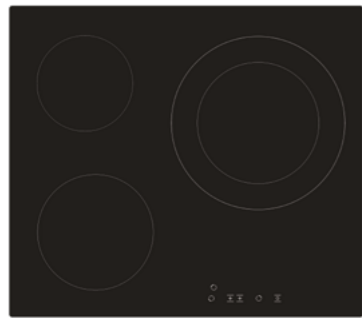

H6 030 DECSP

Features

- 60 cm
- Vitroc ceramic Built in Hob
- 3 Hi-Light Heater Zones
- Touch Control
- 9 Power Levels
- Safety Lock
- Residual Heat Indicators
- Front Control
- Automatic Safety Cut-Out
- 1 x Ø140: 1200 W
- 1 x Ø180: 1800 W
- 1 x Ø300: 2400 W