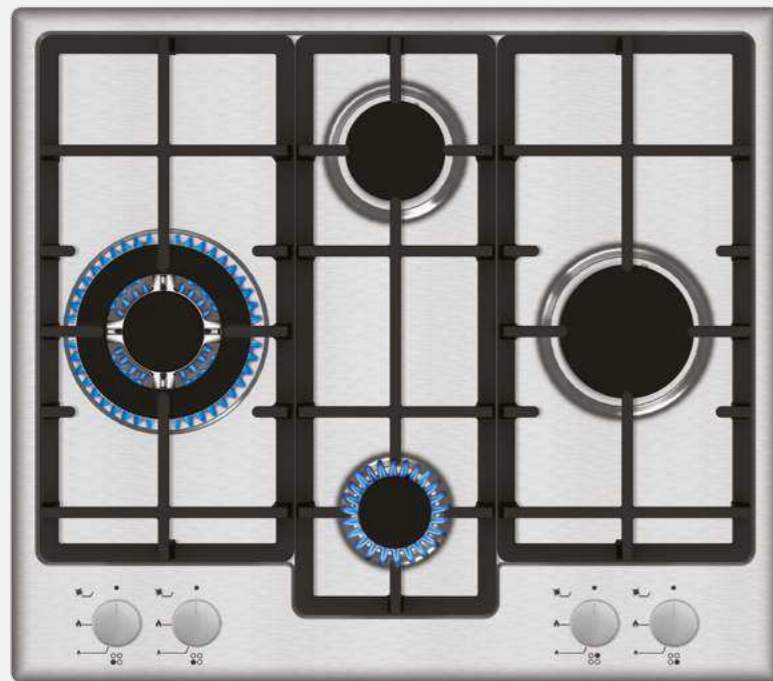

Aesthetic and durable cast iron pan supports!

Cast iron pan supports bring the professional look to your hob, also provides maximum stability. This functionality enables to use pots and pans of any size without the risk of tilting.

H6 405 CGWIM - 1

1. **Features**
2. 60 cm
   - Stainless Steel
   - 3 Gas + 1 Wok Burner
   - Cast Iron Pan Support
   - Under Knob Auto Ignition
   - Front Control
   - NG/LPG Options
   - 1 x Wok Burner: 3500 W
   - 1 x Rapid Burner: 3000 W
   - 1 x Semi Rapid Burner: 1750 W
   - 1 x Auxiliary Burner: 1000 W