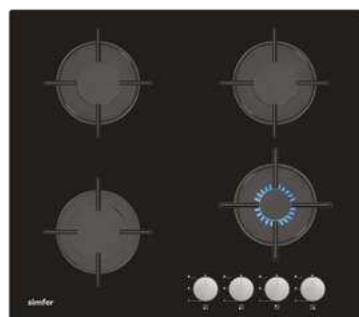

Optional Features

- Italian Sabaf Burners
- Flame Failure Device
- Cast Iron Wok Stand
- Wok Burner: 3500 W

H3 201 NGSSP

Standard Features

- 30 cm
- Gas on Glass Built in Hob
- 2 Gas Burner
- Cast Iron Pan Support
- Under Knob Auto Ignition
- Front Control
- NG/LPG Options
- 1 x Rapid Burner: 3000 W
- 1 x Auxiliary Burner: 1000 W

Optional Features

- Italian Sabaf Burners
- Flame Failure Device

H3 105 NGSSP

Standard Features

- 30 cm
- Gas on Glass Built in Hob
- 1 Wok Burner
- Cast Iron Pan Support
- Under Knob Auto Ignition
- Front Control
- NG/LPG Options
- 1 x Wok Burner: 3500 W

Optional Features

- Italian Sabaf Burners
- Flame Failure Device
- Cast Iron Wok Stand

Cook
how you
like

H6 400 NGSSP - 1

Standard Features

- 60 cm
- Gas on Glass Built in Hob
- 4 Gas Burner
- Enameled Pan Support
- Under Knob Auto Ignition
- Front Control
- NG/LPG Options
- 1 x Rapid Burner: 3000 W
- 2 x Semi Rapid Burner: 1750 W
- 1 x Auxiliary Burner: 1000 W