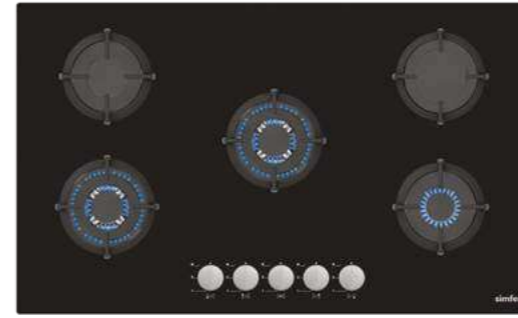

H9 505 NGSSP - 1

Standard Features

- 90 cm
- Gas on Glass Built in Hob
- 3 Gas 2 Wok Burner
- Cast Iron Pan Support
- Under Knob Auto Ignition
- Front Control
- NG/LPG Options
- 2 x Wok Burner: 3500 W
- 1 x Rapid Burner: 3000 W
- 1 x Semi Rapid Burner: 1750 W
- 1 x Auxiliary Burner: 1000 W

Optional Features

- Italian Sabaf Burners
- Flame Failure Device
- Cast Iron Wok Stand