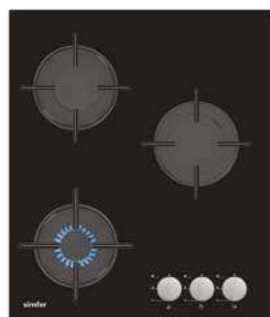

H4 300 NGSSP - 1

Standard Features

- 45 cm
- Gas on Glass Built in Hob
- 3 Gas Burner
- Enameled Pan Support
- Under Knob Auto Ignition
- Front Control
- NG/LPG Options
- 1 x Rapid Burner: 3000 W
- 1 x Semi Rapid Burner: 1750 W
- 1 x Auxiliary Burner: 1000 W

Optional Features

- Italian Sabaf Burners
- Flame Failure Device
- Cast Iron Wok Stand
- Wok Burner: 3500 W