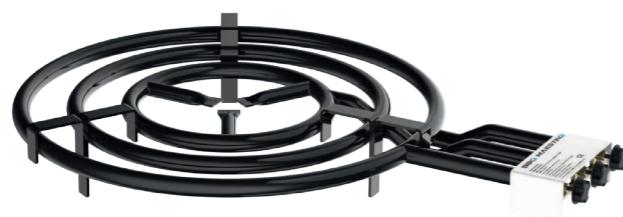

**BBQ MAESTRO**

Spanish Design - Garden Cooker

Something that  
no chef can do!

GC-7030B

Ø30 cm + Ø50 cm + Ø70 cm – 24,5 kW  
Consumption 850 g/h  
Weight 8,5 kg

GC-6030B

Ø20 cm + Ø40 cm + Ø60 cm – 21,0 kW  
Consumption 650 g/h  
Weight 6,5 kg

BBQ whenever  
and wherever  
you want.

GC-5020B

Ø30 cm + Ø 50 cm – 13,5 kW  
Consumption 580 g/h  
Weight 4,4 kg

GC-3010B

Ø30 cm – 6,5kW  
Consumption 275 g/h  
Weight 2,5 kg

GC-2010B

Ø20 cm – 5,0 kW  
Consumption 125 g/h  
Weight 1,5 kg

GC-4020B

Ø20 cm + Ø40 cm – 11,4 kW  
Consumption 475 g/h  
Weight 3,8 kg

GC-3020B

Ø20 cm + Ø30 cm – 7,5 kW  
Consumption 300 g/h  
Weight 3,0 kg

TL01R

Burner Diameter Ø30 cm  
 Loading capacity 150 kg  
 Weight 2,0 kg  
 Easy and fast installation  
 Different color options

TL04R

Burner Diameter Ø20-70 cm  
 Loading capacity 60 kg  
 Weight 0,6 kg  
 Easy and fast installation  
 Different color options

TL05R

Burner Diameter Ø20-70 cm  
 Loading capacity 60 kg  
 Weight 0,6 kg  
 Easy and fast installation  
 Different color options