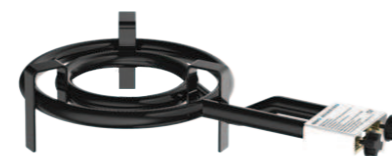

**BBQ MAESTRO**

Spanish Design - Garden Cooker

Something that  
no chef can do!

GC-7030B

Ø30 cm + Ø50 cm + Ø70 cm – 24,5 kW  
Consumption 850 g/h  
Weight 8,5 kg

GC-6030B

Ø20 cm + Ø40 cm + Ø60 cm – 21,0 kW  
Consumption 650 g/h  
Weight 6,5 kg

BBQ whenever  
and wherever  
you want.

GC-5020B

Ø30 cm + Ø 50 cm – 13,5 kW  
Consumption 580 g/h  
Weight 4,4 kg

GC-3010B

Ø30 cm – 6,5kW  
Consumption 275 g/h  
Weight 2,5 kg

GC-2010B

Ø20 cm – 5,0 kW  
Consumption 125 g/h  
Weight 1,5 kg

GC-4020B

Ø20 cm + Ø40 cm – 11,4 kW  
Consumption 475 g/h  
Weight 3,8 kg

GC-3020B

Ø20 cm + Ø30 cm – 7,5 kW  
Consumption 300 g/h  
Weight 3,0 kg

TL01R

Burner Diameter Ø30 cm  
 Loading capacity 150 kg  
 Weight 2,0 kg  
 Easy and fast installation  
 Different color options

TL02R

Burner Diameter Ø30-70 cm  
 Loading capacity 200 kg  
 Weight 2,6 kg  
 Easy and fast installation  
 Different color options

TL03R

Burner Diameter Ø30 cm  
 Loading capacity 150 kg  
 Weight 2,0 kg  
 Easy and fast installation  
 Different color options