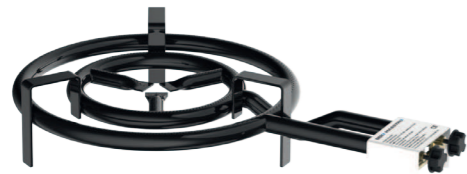

**BBQ MAESTRO**

Spanish Design - Garden Cooker

Something that  
no chef can do!

GC-7030B

Ø30 cm + Ø50 cm + Ø70 cm – 24,5 kW  
Consumption 850 g/h  
Weight 8,5 kg

GC-6030B

Ø20 cm + Ø40 cm + Ø60 cm – 21,0 kW  
Consumption 650 g/h  
Weight 6,5 kg

BBQ whenever  
and wherever  
you want.

GC-5020B

Ø30 cm + Ø 50 cm – 13,5 kW  
Consumption 580 g/h  
Weight 4,4 kg

GC-3010B

Ø30 cm – 6,5kW  
Consumption 275 g/h  
Weight 2,5 kg

GC-2010B

Ø20 cm – 5,0 kW  
Consumption 125 g/h  
Weight 1,5 kg

GC-4020B

Ø20 cm + Ø40 cm – 11,4 kW  
Consumption 475 g/h  
Weight 3,8 kg

GC-3020B

Ø20 cm + Ø30 cm – 7,5 kW  
Consumption 300 g/h  
Weight 3,0 kg

TL01R

Burner Diameter Ø30 cm  
 Loading capacity 150 kg  
 Weight 2,0 kg  
 Easy and fast installation  
 Different color options

TL04R

Burner Diameter Ø20-70 cm  
 Loading capacity 60 kg  
 Weight 0,6 kg  
 Easy and fast installation  
 Different color options

TL05R

Burner Diameter Ø20-70 cm  
 Loading capacity 60 kg  
 Weight 0,6 kg  
 Easy and fast installation  
 Different color options