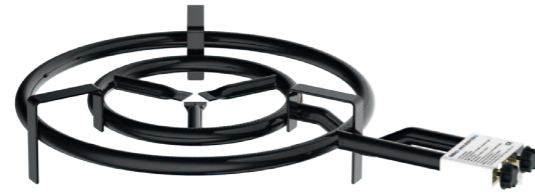

**BBQ MAESTRO**

Spanish Design - Garden Cooker

Something that  
no chef can do!

GC-7030B

Ø30 cm + Ø50 cm + Ø70 cm – 24,5 kW  
Consumption 850 g/h  
Weight 8,5 kg

GC-6030B

Ø20 cm + Ø40 cm + Ø60 cm – 21,0 kW  
Consumption 650 g/h  
Weight 6,5 kg

BBQ whenever  
and wherever  
you want.

GC-5020B

Ø30 cm + Ø 50 cm – 13,5 kW  
Consumption 580 g/h  
Weight 4,4 kg

GC-3010B

Ø30 cm – 6,5kW  
Consumption 275 g/h  
Weight 2,5 kg

GC-2010B

Ø20 cm – 5,0 kW  
Consumption 125 g/h  
Weight 1,5 kg

GC-4020B

Ø20 cm + Ø40 cm – 11,4 kW  
Consumption 475 g/h  
Weight 3,8 kg

GC-3020B

Ø20 cm + Ø30 cm – 7,5 kW  
Consumption 300 g/h  
Weight 3,0 kg

TL01R

Burner Diameter Ø30 cm  
 Loading capacity 150 kg  
 Weight 2,0 kg  
 Easy and fast installation  
 Different color options

TL04R

Burner Diameter Ø20-70 cm  
 Loading capacity 60 kg  
 Weight 0,6 kg  
 Easy and fast installation  
 Different color options

TL05R

Burner Diameter Ø20-70 cm  
 Loading capacity 60 kg  
 Weight 0,6 kg  
 Easy and fast installation  
 Different color options